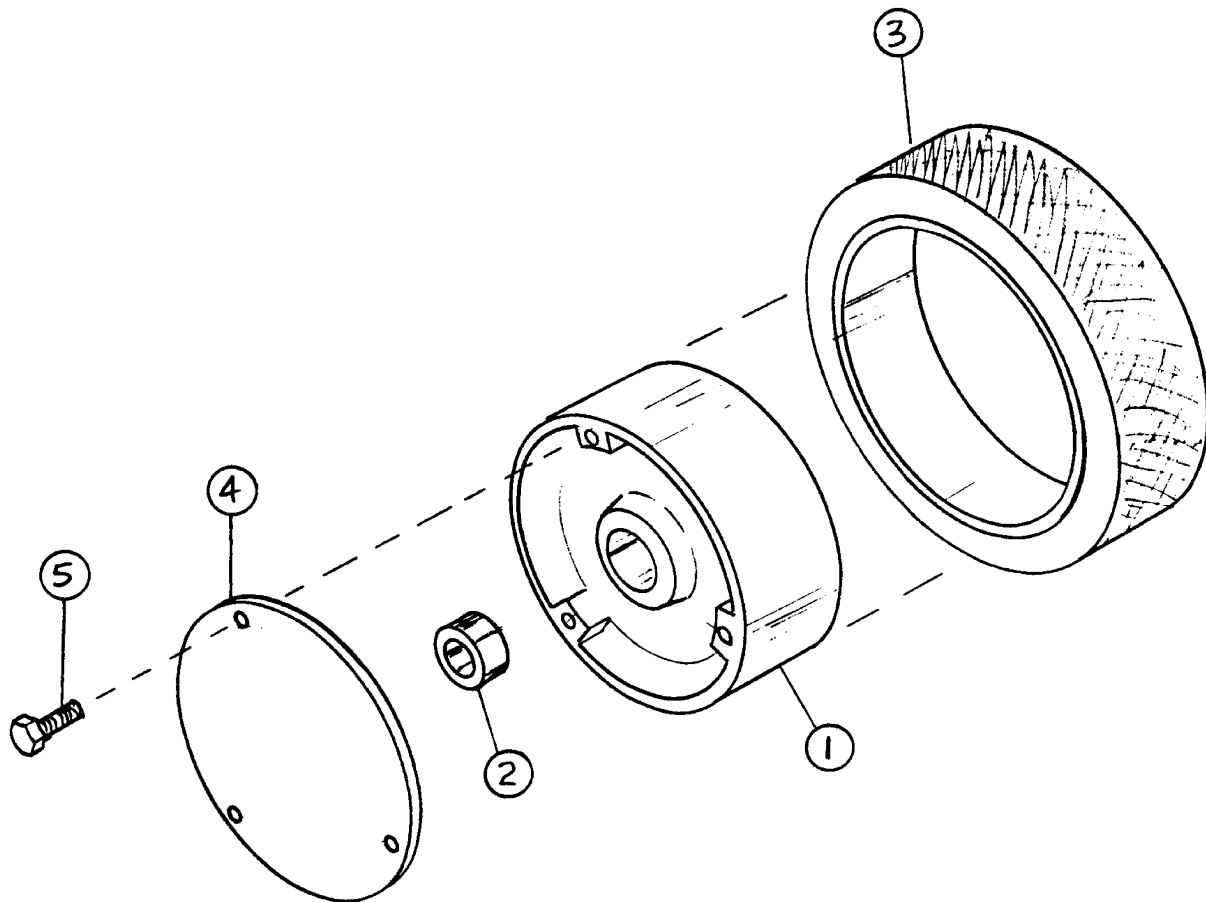

FRONT WHEEL GROUP

FRONT WHEEL GROUP

Ref. #	Part #	Description	Quantity
1	311094	RIM - FRONT	1
2	300469	BEARING - 205 PP	2
3	311003	TIRE - SOLID PRESS-ON 4 X 18 X 14 ID	1
4	311124	COVER - WHEEL	1
5	400043	BOLT - 1/4-20 X .50 LG ZP	3