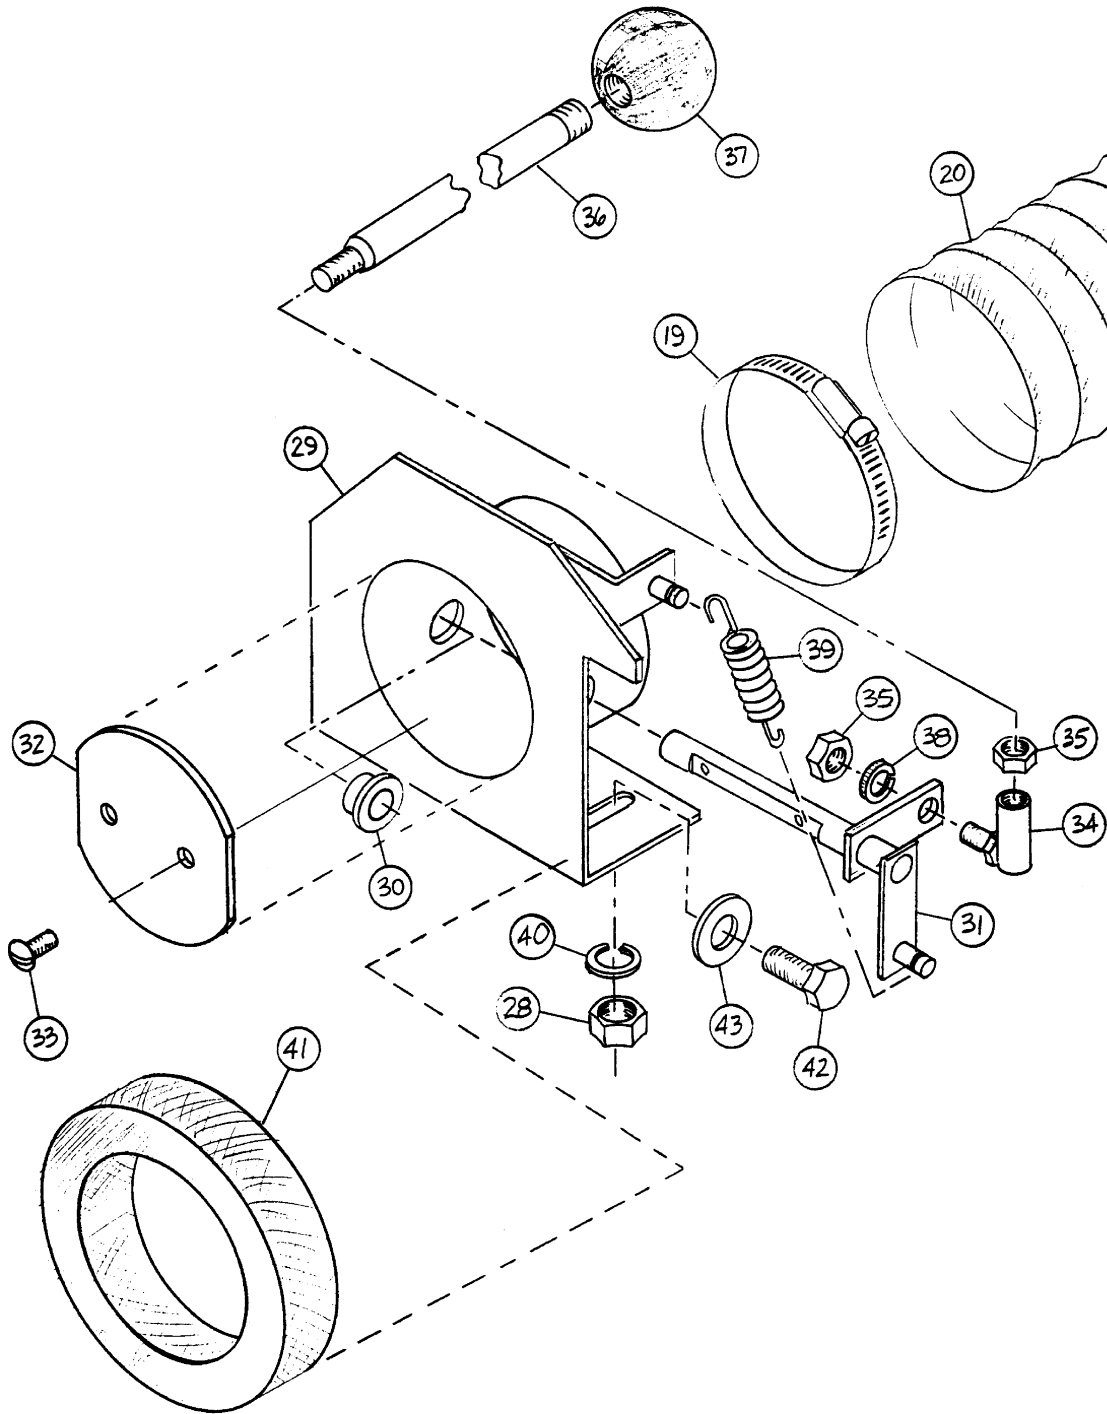

THE IMPELLER GROUP - GASKET MOUNT ASSEMBLY

THE IMPELLER GROUP - GASKET MOUNT ASSEMBLY

Ref. #	Part #	Description	Quantity
29	307182	ASSY - GASKET MOUNT	1
30	300414	BUSHING	2
31	311270	ASSY - BAFFLE ROD	1
32	301498	PLATE - BAFFLE	1
33	400045	SCREW - #8-32 X .62 LG ZP	2
34	301199	BALL JOINT	1
35	400180	NUT - HEX 1/4-28 ZP	2
36	311280	ROD - AIR SHUTOFF	1
37	300563	KNOB - AIR SHUTOFF	1
38	400103	WASHER - LOCK 1/4 SPLIT ZP	1
39	304160	SPRING	1
40	400102	WASHER - LOCK 5/16 SPLIT ZP	2
41	307005	GASKET - IMPELLER	1
42	400035	BOLT - 5/16-18 X 1.0 LONG	2
43	400088	WASHER - FLAT 5/16 ZP	2