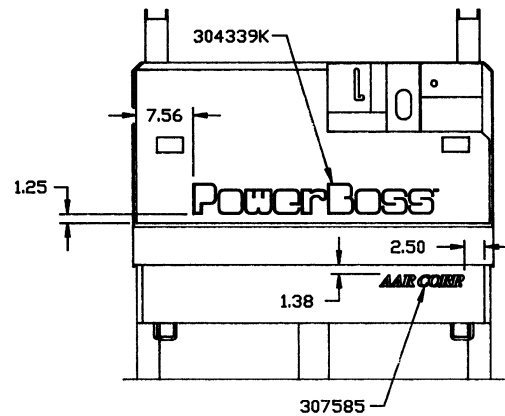

MISCELLANEOUS GROUP (CONT.)

RIGHT-HAND VIEW

REAR VIEW