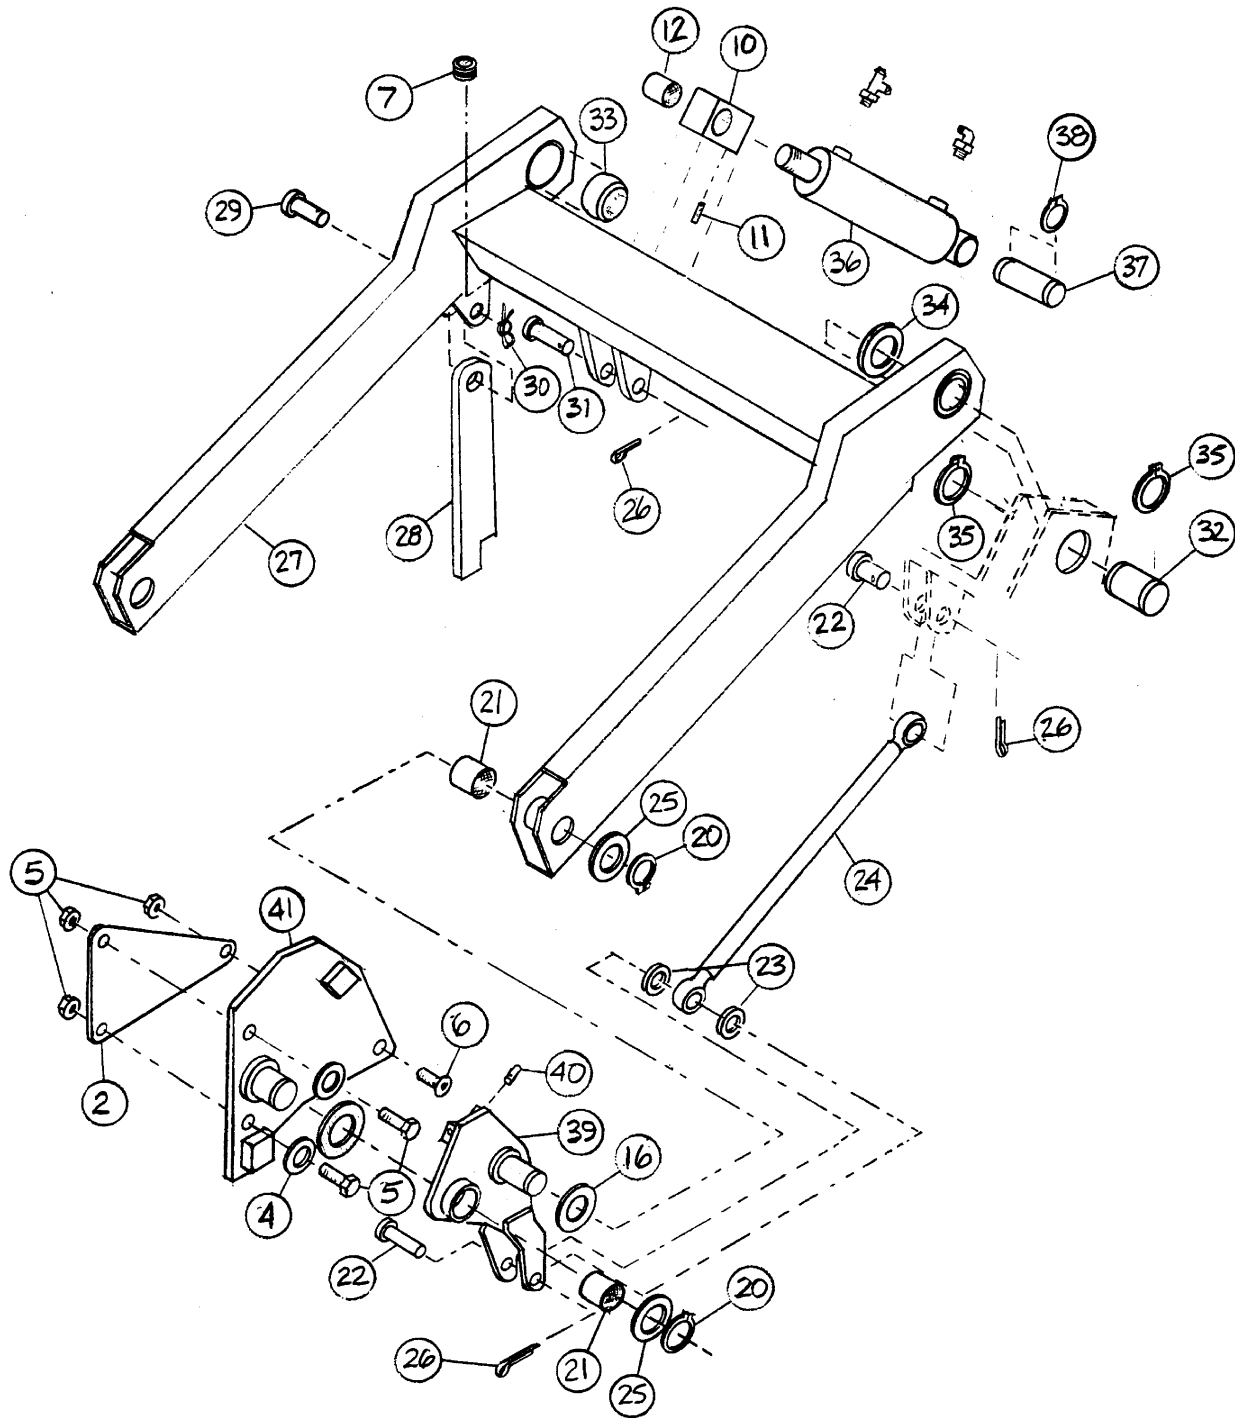

LIFT ARM GROUP (CONT.)

LIFT ARM GROUP (CONT.)

Ref. #	Part #	Description	Quantity
37	307408	PIN - CYLINDER MOUNT	1
38	307431	RING - RETAINING 5100-125	2
39	311198	ASSY - LIFT ARM IDLER	1
40	400446	SCREW - SET 3/8-24 X 1.25 ZP	4
41	311212	ASSY - ROTATION PLATE LH	1