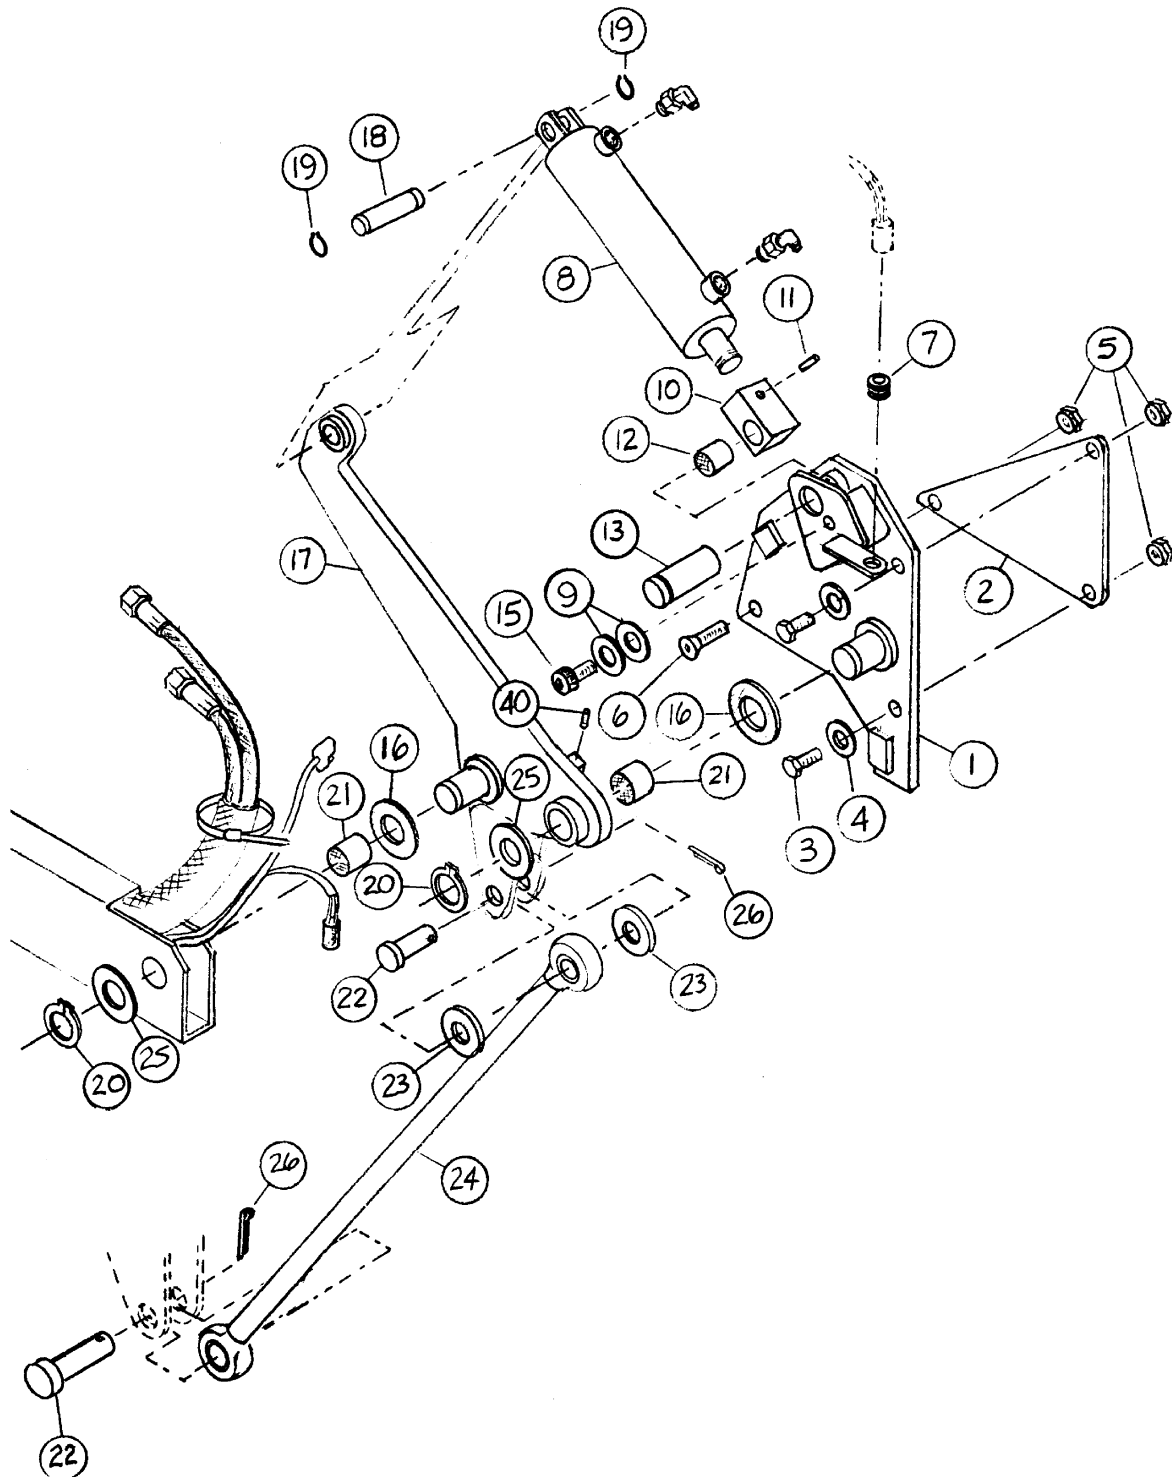

LIFT ARM GROUP

LIFT ARM GROUP

Ref. #	Part #	Description	Quantity
1	311206	ASSY - ROTATION PLATE RH	1
2	311244	PLATE - HOPPER DOUBLER	2
3	400030	BOLT - 3/8-16 X 1.0 LONG	4
4	400087	WASHER - 3/8 FLAT	4
5	400392	NUT - 3/8-16 FLANGE LOCK	6
6	400444	SCREW - FLAT HD 3/8-16 X 1.0	2
7	301665	GROMMET - Z2056	2
8	307323	CYLINDER - ROTATION	1
9	400092	WASHER - 3/8 FENDER	2
10	300229	ASSY - BLOCK CYL END PLTD	2
11	400054	SCREW - SET 1/4-20 X .25 LONG ZP	2
12	300552	BEARING - 1.0 ID X 1.50 LG	2
13	311213	PIN - ROTATION PLATE CYLINDER ZP	1
15	400219	BOLT - 5/16-18 X .50 ZP	1
16	311458	BEARING - FIBERGLIDE LTD-2442	4
17	311200	ASSY - LIFT ARM CYLINDER MOUNT	1
18	307607	PIN - CYL RETAINING	1
19	301998	RETAINING RING	2
20	311330	RETAINING RING 5100-150	4
21	311457	BEARING - FIBERGLIDE CJS-2428	4
22	400439	PIN - CLEVIS 3/4 X 2.00	2
23	311012	WASHER - HI-DUMP SPACER SEC. ARM	4
24	311216	ASSY - SECONDARY LIFT ARM	2
25	311219	WASHER - SPACER ROTATION PLATE	4
26	400120	PIN - COTTER 5/32 X 2.0 ZP	5
27	311181	ASSY - LIFT ARMS	1
28	311316	SAFETY ARM	1
29	400462	PIN - CLEVIS 5/8 X 1.5	1
30	400124	PIN - COTTER 5/8 RUE-RING	1
31	400472	PIN - CLEVIS 1.0 X 3.0 ZP	1
32	311197	PIN - UPPER LIFT ARM ZP	2
33	311029	BEARING - SPHERICAL	2
34	311295	WASHER - SPACER LIFT PINS ZP	4
35	311379	RING - RETAINING 5100-175 1.75	4
36	307243	CYLINDER - LIFT	1