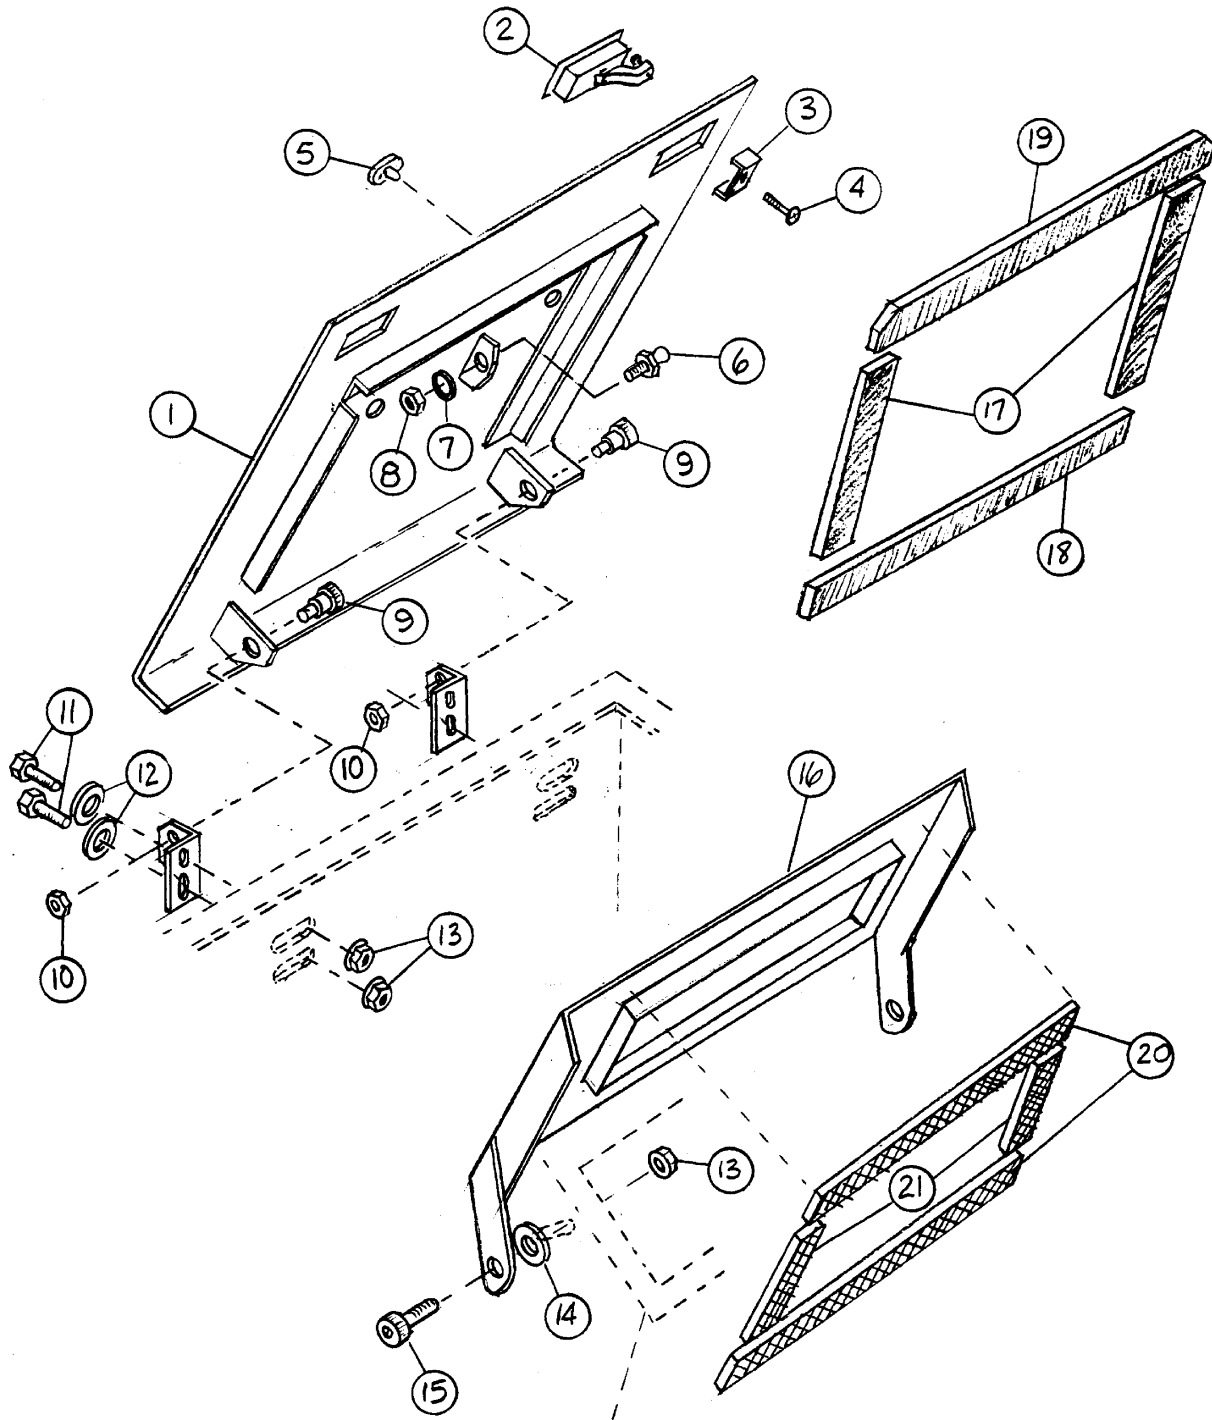

THE HOPPER LID GROUP

THE HOPPER LID GROUP

Ref. #	Part #	Description	Quantity
1	311240	ASSY - HOPPER HOOD SW62 PNTD	1
2	300380	ASSY - LATCH	2
3	INC. W/ #2	BRACKET	
4	INC. W/ #2	SCREW	
5	306203	BUMPER - RUBBER 3/8 X .75	2
6	300376	BALL STUD - GAS SPRING	1
7	400102	WASHER - LOCK 5/16	1
8	400070	NUT - 5/16-18	1
9	400052	BOLT - SHOULD 5/16 DIA X .25 LG	2
10	400063	NUT - FLANGE LOCK 1/4-20	2
11	400035	BOLT - 5/16-18 X 1.0 LG ZP	4
12	400384	WASHER - 5/16 CONICAL SPRING	4
13	400390	NUT - 5/16-18 FLANGE LOCK	6
15	400047	BOLT - SOCKET HEAD 5/16-18 X .75	2
16	311234	ASSY - HOPPER LID SW62 PNTD	1
17	311452	GASKET - FILTER COVER SIDE	2
18	311453	GASKET - FILTER COVER BACK	1
19	311451	GASKET - FILTER COVER FRONT	1
20	311454	GASKET - DUMP DOOR LONG	2
21	311455	GASKET - DUMP DOOR SHORT	2
22	311245	HINGE - FILTER COVER	2