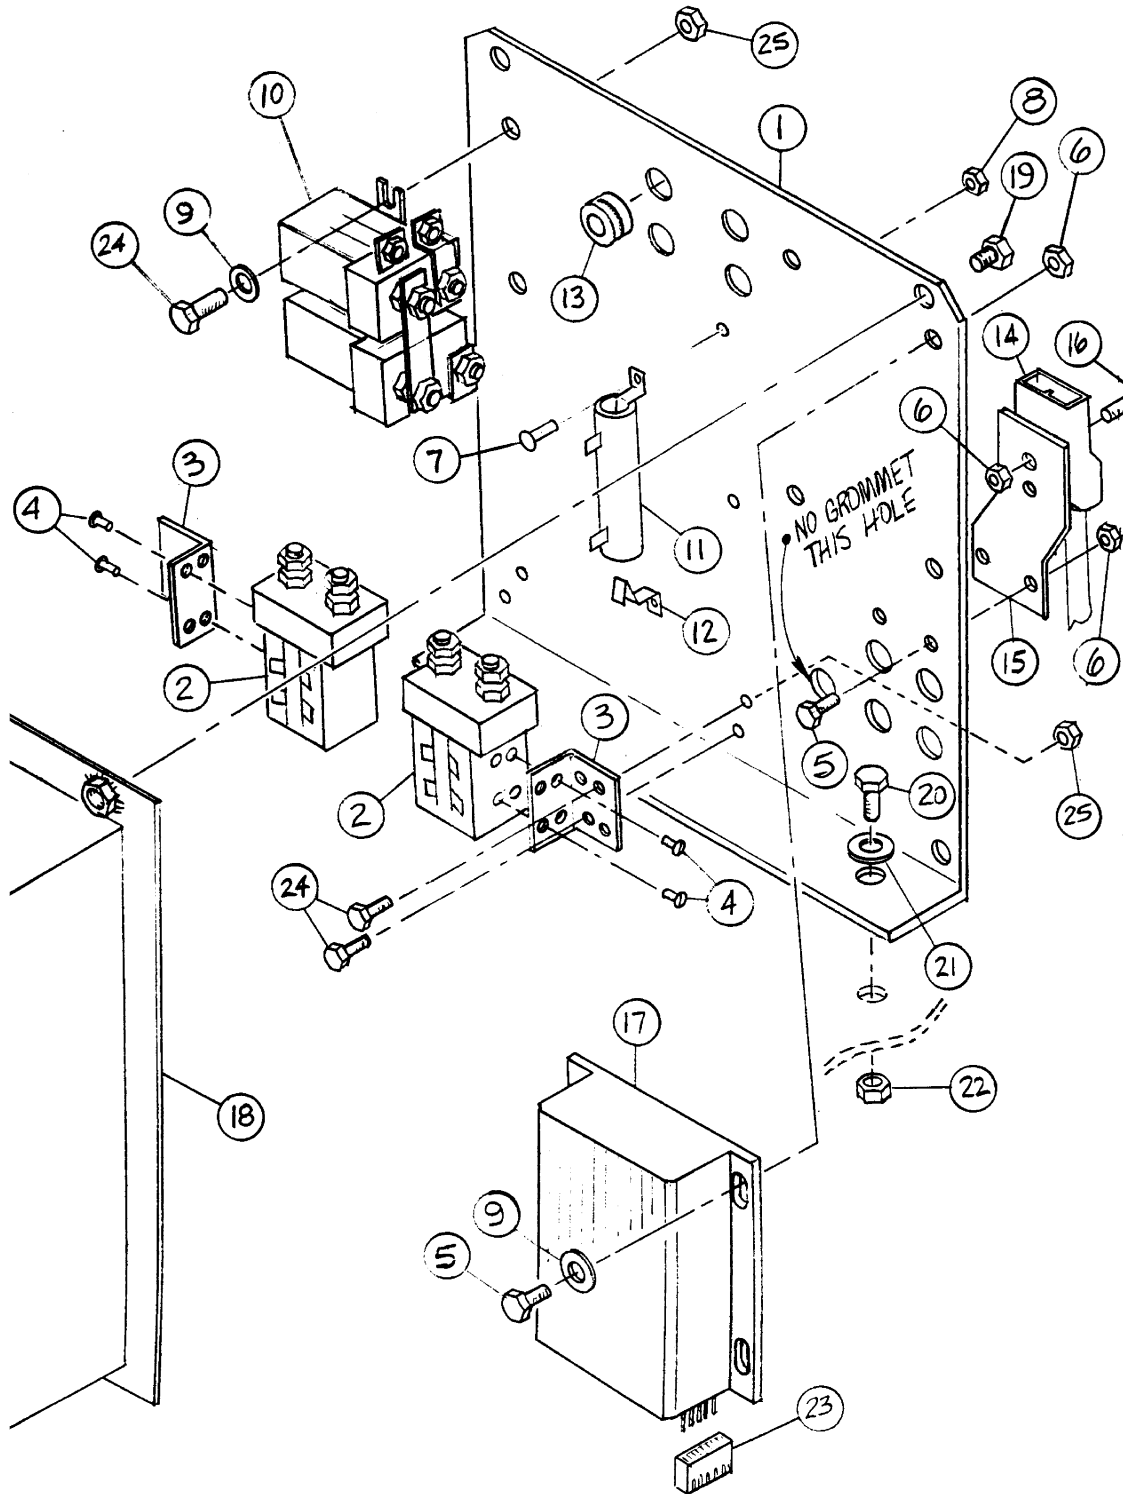

CONTROL BOX

CONTROL BOX

Ref. #	Part #	Description	Quantity
1	311311	PLATE - CONTACTOR PNTD	1
2	311018	CONTACTOR - ON/OFF	2
3	311420	ANGLE - CONTACTOR	2
4	400468	SCR - PAN HEAD 4 MM - .70 PITCH X 6 MM	4
5	400042	BOLT - 1/4-20 X .75	6
6	400081	NUT - 1/4-20 ES ZP	8
7	400045	SCREW - #8-32 X .62 LG	2
8	400082	NUT - #8-32 ES ZP	2
9	400383	WASHER - CONICAL SPRING 1/4	6
10	311019	CONTACTOR - FWD/REV	1
11	311567	RESISTOR	1
12	311568	BRACKET - RESISTOR MOUNT	2
13	311564	GROMMET - 1/2 ID RUBBER	8
14	311440	CABLE - BATTERY POWER	1
15	311421	MOUNT - ANDERSON CONNECTOR	1
16	400227	BOLT - 1/4-20 X 1.25 LG	2
17	311016	CONTROLLER - SPEED	1
18	311387	ASSY - CONTROL COVER	1
19	400322	BOLT - 1/4-20 X .5 LG	4
20	400029	BOLT - 3/8-16 X 1.25 LG	2
21	400385	WASHER - CONICAL SPRING 3/8	2
22	400079	NUT - 3/8-16 ES ZP	2
23	311563	CONNECTOR - CONTROLLER	1
24	400315	SCR - HHM #10-32 X .50 LG	6
25	400172	NUT - #10-32 ES	6