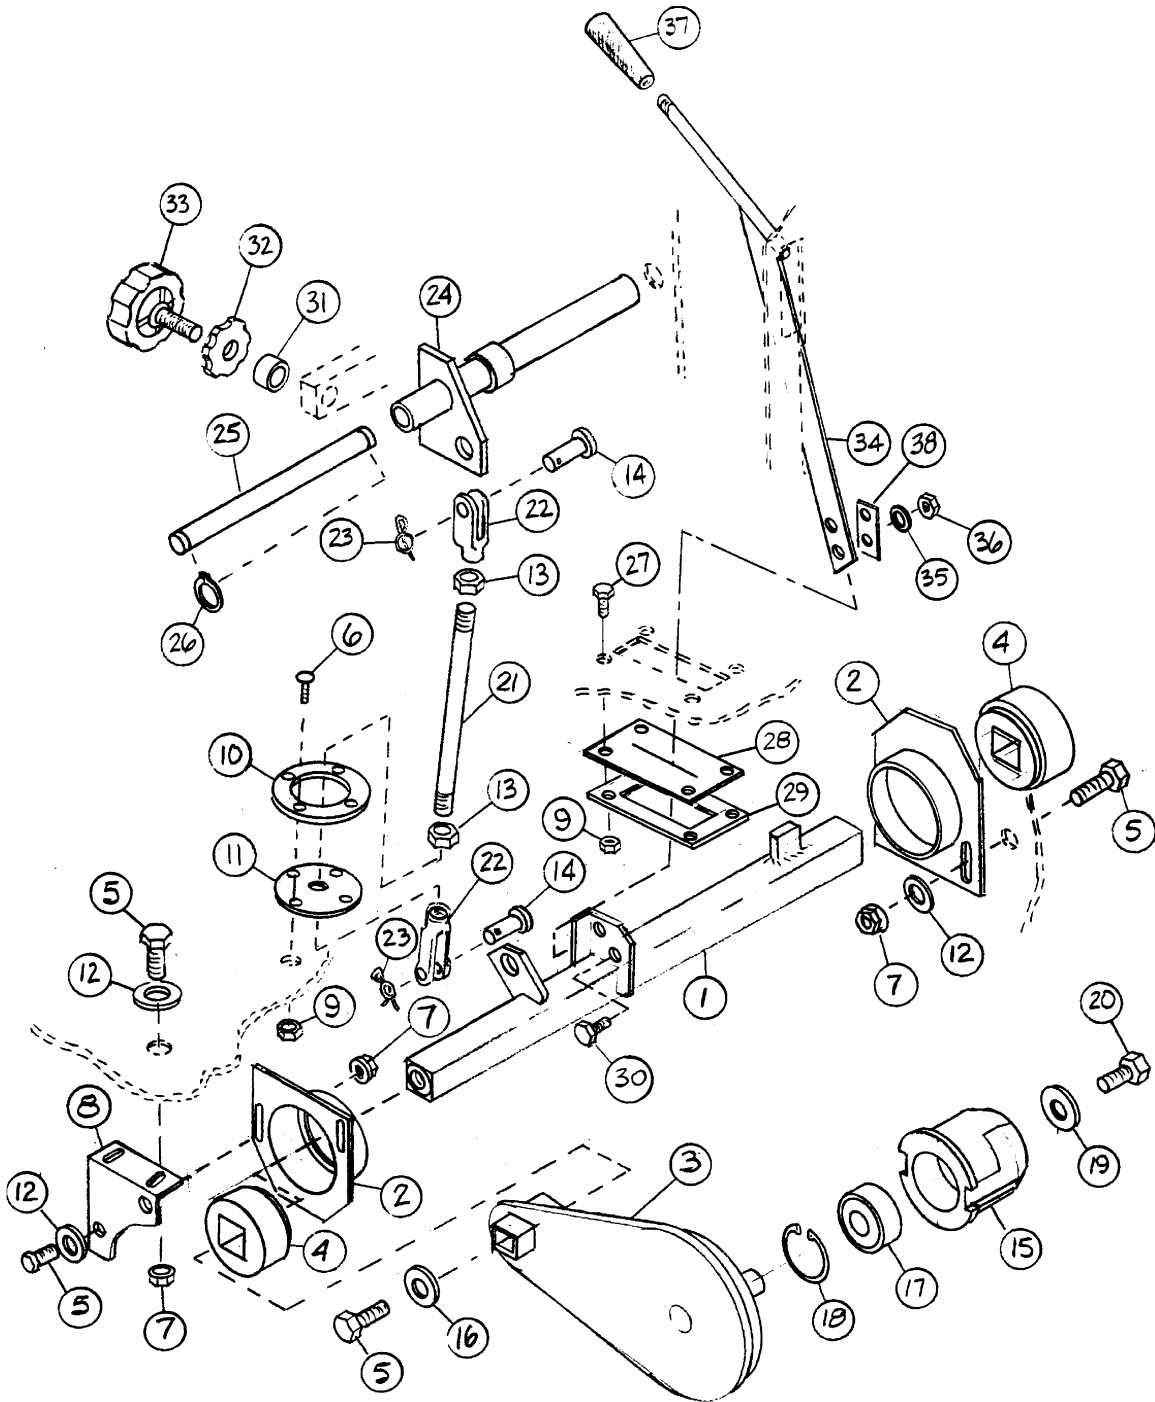

MAIN BROOM GROUP

MAIN BROOM GROUP

Ref. #	Part #	Description	Quantity
1	311154	ASSY - MAIN BROOM PIVOT TUBE	1
2	311161	ASSY - MB TUBE BRG MNT	2
3	311147	ASSY - BROOM IDLER PLATE	1
4	311022	BUSHING - MAIN BROOM	2
5	400030	BOLT - 3/8-16 X 1.0 LG	7
6	400042	BOLT - 1/4-20 X .75 LG	4
7	400392	NUT - FLANGE 3/8-16	7
8	311160	ANGLE - MB BEARING MOUNT	1
9	400081	NUT - NYLOK 1/4-20	4
10	306246	RING - SEAL RETAINER	1
11	301386	SEAL - DUST	1
12	400385	WASHER - 3/8 CONICAL SPRING	4
13	400069	NUT - 5/16-24	2
14	400184	PIN - CLEVIS 5/16 X 1.12 LG	2
15	301051	HUB - BROOM IDLER	1
16	311013	WASHER - MB RETAINER	1
17	300469	BEARING - 205PP	1
18	300475	RING - RETAINER INTERNAL	1
19	400091	WASHER - FENDER 1/2	1
20	400022	BOLT - 1/2-13 X 1.25 LG	1
21	311166	ROD - MB LIFT	1
22	307642	CLEVIS - 5/16-24	2
23	400125	RING - RUE 3/8	2
24	311167	ASSY - BROOM LIFT PIVOT	1
25	311172	ROD - PIVOT RETAINER	1
26	300548	RING - RETAINING EXT.	2
27	400042	BOLT - 1/4-20 X .75 LG	4
28	311424	SEAL - M BROOM LEVER	1
29	311425	RETAINER - MB LEVER SEAL	1
30	400035	BOLT - 5/16-18 X 1.0 LG	2
31	301440	SPACER - MAIN BROOM	1
32	311344	KNOB - MB ADJUSTMENT LOCK	1
33	311370	KNOB - MB ADJUSTMENT	1
34	311164	ASSY - LEVER BROOM LIFT	1
35	400384	WASHER - 5/16 CONICAL SPRING	2
36	400390	NUT - 5/16-18 FLANGE	2
37	300558	HANDLE	1
38	311426	SPACER - MB LIFT	2