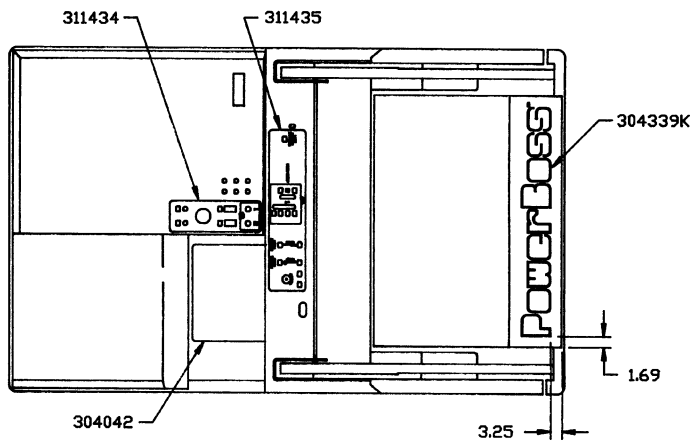

MISCELLANEOUS GROUP (CONT.)

RIGHT-HAND VIEW

TOP VIEW