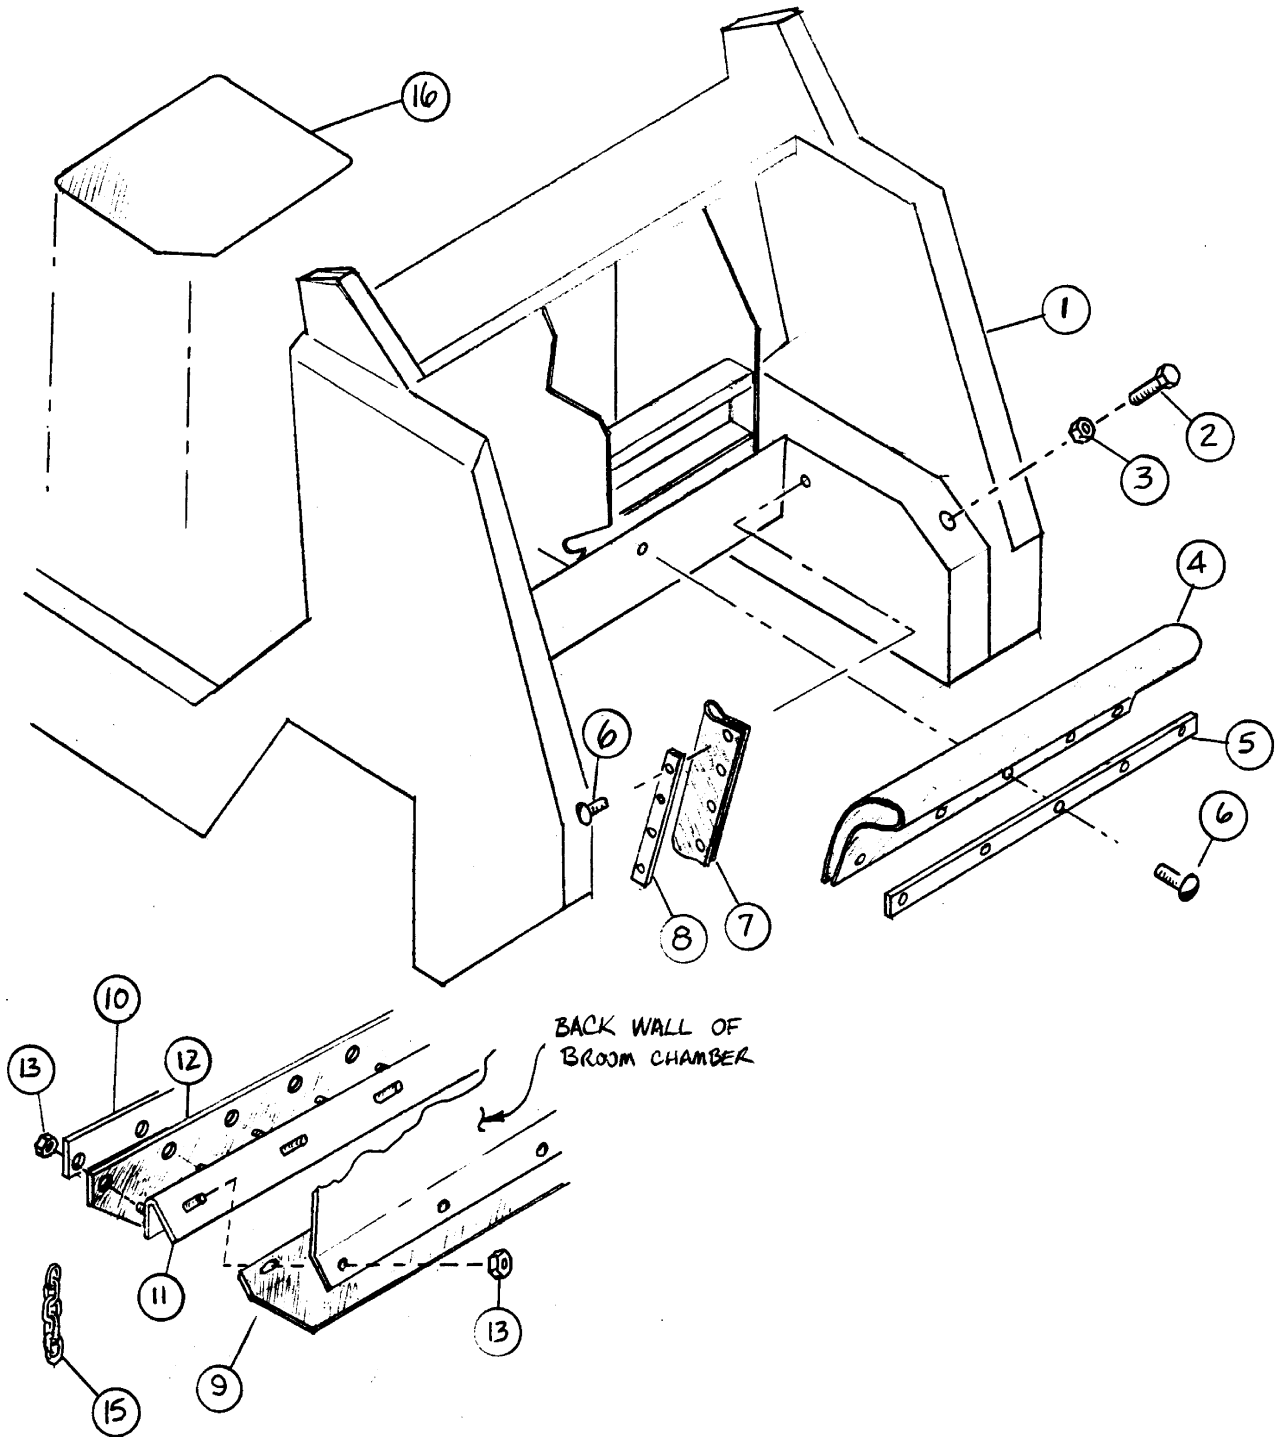

FRAME GROUP

FRAME GROUP

Ref. #	Part #	Description	Quantity
1	311040	ASSY - FRAME SW/62	1
2	400405	BOLT - 1/2-13 X 3.0 LG ZP	2
3	400065	NUT - HEX 1/2-13	2
4	311123	SEAL - FRONT FRAME	1
5	311417	BAR - RETAINER FRONT FLAP	1
6	400056	BOLT - 5/16-18 X 1.0 LG ZP	13
7	311413	SEAL - HOPPER SIDE	2
8	311414	BAR - SEAL RETAINER SIDE PNTD	2
9	311125	ASSY - FLAP RECIRCULATION LAMINATED	1
10	311390	STRAP - RETAINER REAR FLAP PNTD	1
11	311391	ASSY - ANGLE REAR FLAP MOUNT	1
12	311130	FLAP - REAR BROOM CHAMBER	1
13	400080	NUT - HEX 5/16-18 ES ZP	12
15	307658	CHAIN - GROUNDING	1
16	304042	MAT - FLOOR	1