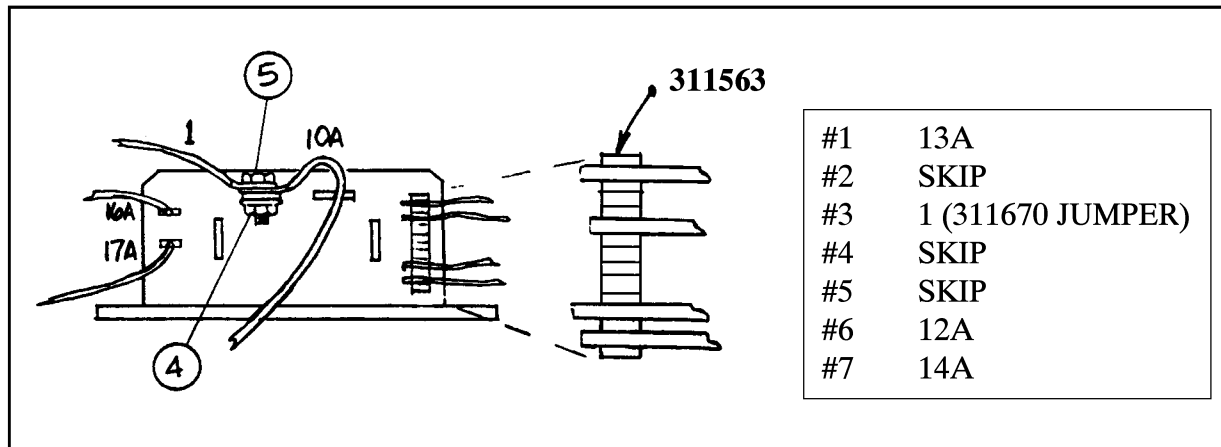

CONTROL BOX (CONT.)

CONTROL BOX (CONT.)

Ref. #	Part #	Description	Quantity
1	311667	HARNESS - WIRING CONTROL BOX	1
2	311670	HARNESS - WIRING JUMPER	1
3	311672	HARNESS - WIRING JUMPER - SOLENOID	1
4	400390	NUT - 5/16-18 FLANGE	4
5	400036	BOLT - 5/16-18 X .75 LG	4
6	311021	DIODE	2