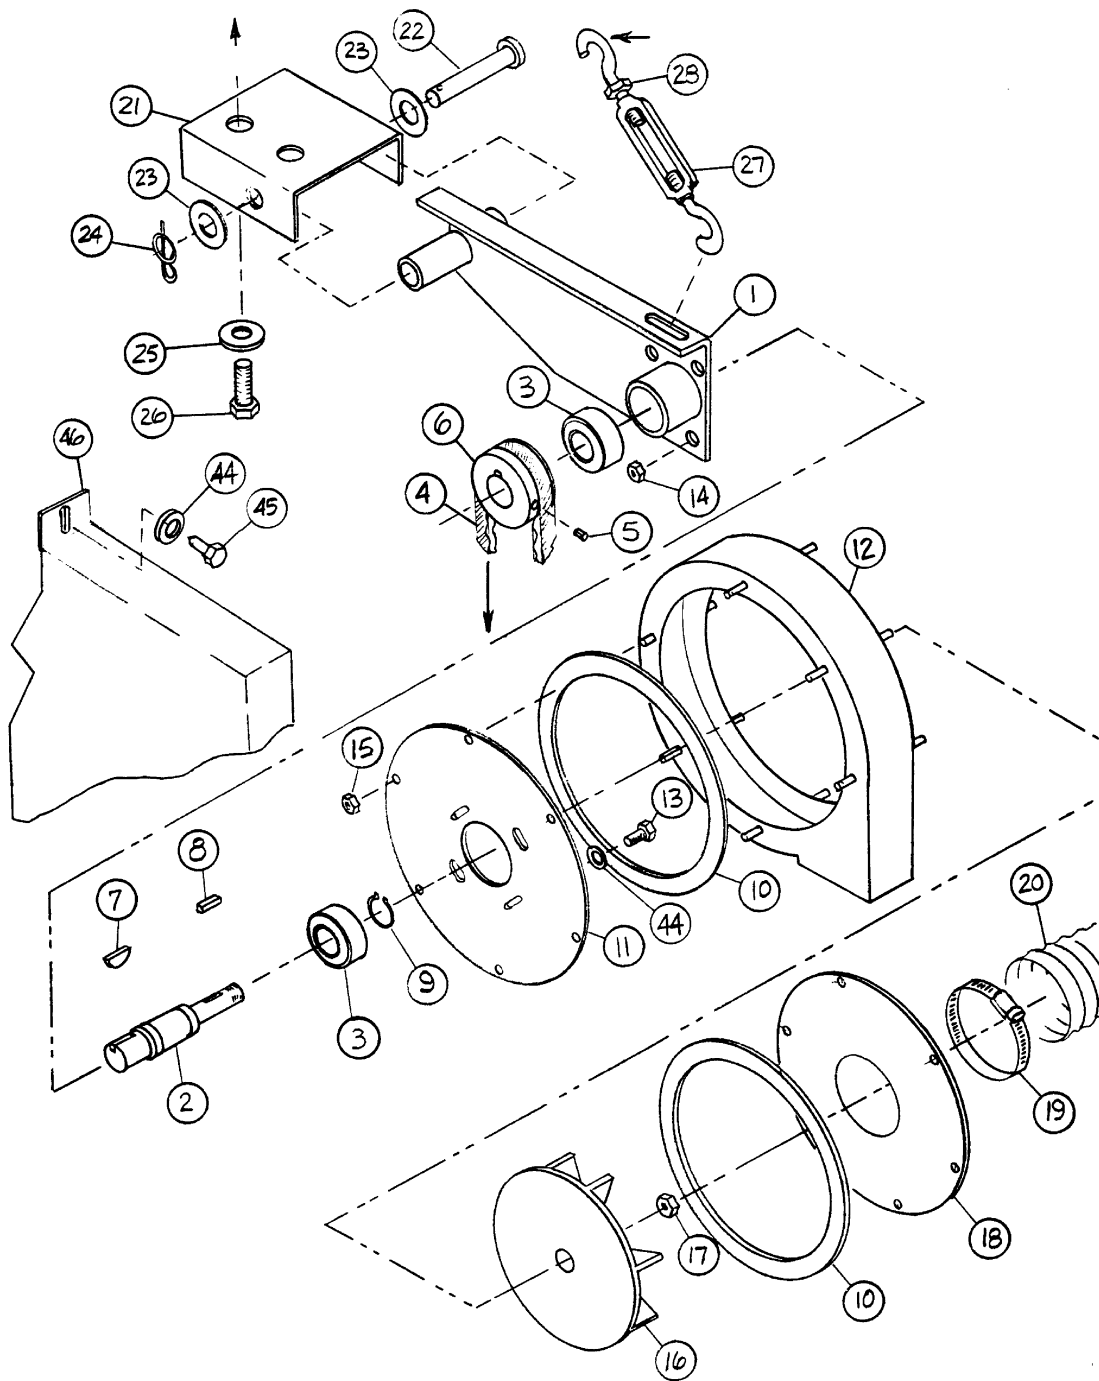

THE IMPELLER GROUP

THE IMPELLER GROUP

Ref. #	Part #	Description	Quantity
1	311257	ASSY - IMPELLER MOUNT	1
2	311249	SHAFT - IMPELLER	1
3	311023	BEARING - 203PP	2
4	305641	BELT - IMPELLER	1
5	400054	SCREW - SET 1/4-20 X .25	2
6	311129	PULLEY - IMPELLER DRIVE	1
7	400465	KEY - WOODRUFF #404	1
8	300344	KEY - SQUARE .125 X .75 LG	1
9	311662	RING - RETAINING TRUARE #5100-66	1
10	304183	GASKET - IMPELLER	2
11	311261	PLATE - IMPELLER HOUSING COVER	1
12	307004	SHROUD - IMPELLER	1
13	400042	BOLT - 1/4 - 20 X .75 LG	4
14	400063	NUT - 1/4-20 FLANGE LOCK	4
15	400081	NUT - 1/4-20 NYLON LOCK	12
16	304002	IMPELLER	1
17	400317	NUT - 1/2-20 NYLOK JAM	1
18	311334	ASSY - IMPELLER INLET PLATE	1
19	300351	CLAMP - IMPELLER HOSE	2
20	311664	HOSE - IMPELLER	1
21	311260	MOUNT - IMPELLER ARM PIVOT	1
22	307794	PIN - CLEVIS 1/2" DIA X 4.5 LG	1
23	400086	WASHER - FLAT 1/2"	2
24	400124	RING - RUE 5/8	1
25	400087	WASHER - FLAT 3/8	2
26	400030	BOLT - 3/8-26 X 1.0 LG	2
27	311660	TURNBUCKLE - HOOK & HOOK	1
28	400080	NUT - 5/16-18	3
44	400383	WASHER - 1/4 CONICAL SPRING	7
45	311374	SCREW - 1/4 SELF TAPPING	3
46	311246	GUARD - BELT	1