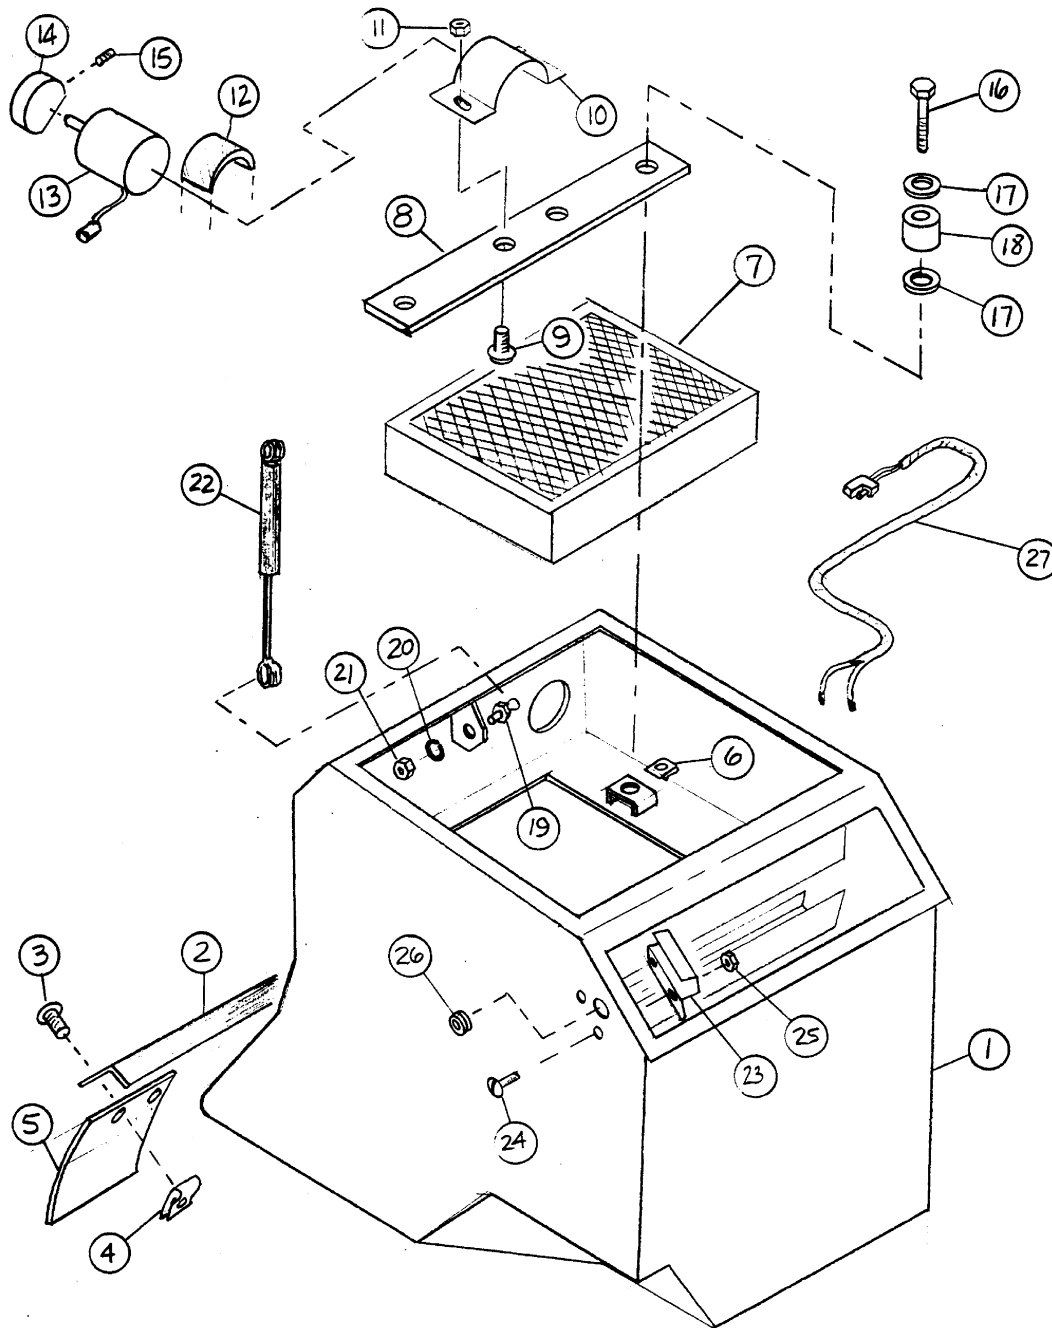

THE HOPPER GROUP

THE HOPPER GROUP

Ref. #	Part #	Description	Quantity
1	311220	ASSY - HOPPER PNTD SW62	1
2	311238	ANGLE - HOPPER FLAP RETAINER	1
3	400059	SCR - TRUSS HD 1/4-20 X .75 SS	8
4	301146	CLIPNUT - 1/4-20	8
5	311237	FLAP - HOPPER LIP	4
6	301155	CLIPNUT - 5/16-18	2
7	311325	FILTER - DUST CONTROL	1
8	311456	BAR - FILTER RETAINER	1
9	400009	BOLT - CARRIAGE 5/16-18 X 1.0 LG	2
10	300915	RETAINER - SHAKER MOTOR	1
11	400390	NUT - FLANGE LOCK 5/16-18	2
12	300904	MOUNT - NEOPRENE SHAKER MOTOR	1
13	305001	MOTOR - SHAKER FILTER, 36V	1
14	301053	WEIGHT - ECCENTRIC	1
15	400055	SCR - SET #10-24 X .31 LONG	1
16	400215	BOLT - 5/16-18 X 4.0 LONG	2
17	400384	WASHER - 5/16 CONICAL SPRING	4
18	307850	ISOLATOR - HOPPER FILTER	2
19	300376	BALL STUD - GAS SPRING	1
20	400102	LOCKWASHER - 5/16	1
21	400070	NUT - 5/16-18	1
22	305006	GAS SPRING	1
23	311331	COVER - HOPPER HARNESS	1
24	400323	SCR - 1/4-20 X .75 TRUSS HEAD	2
25	400063	NUT - 1/4-20 FLANGE	2
26	301665	GROMMET	2
27	307752	HARNESS - FILTER SHAKER	1
	400441	RIVET - 1/8 X 3/8	3
	301358	TIE - WIRE	3
	302776	MOUNT - WIRE TIES	3