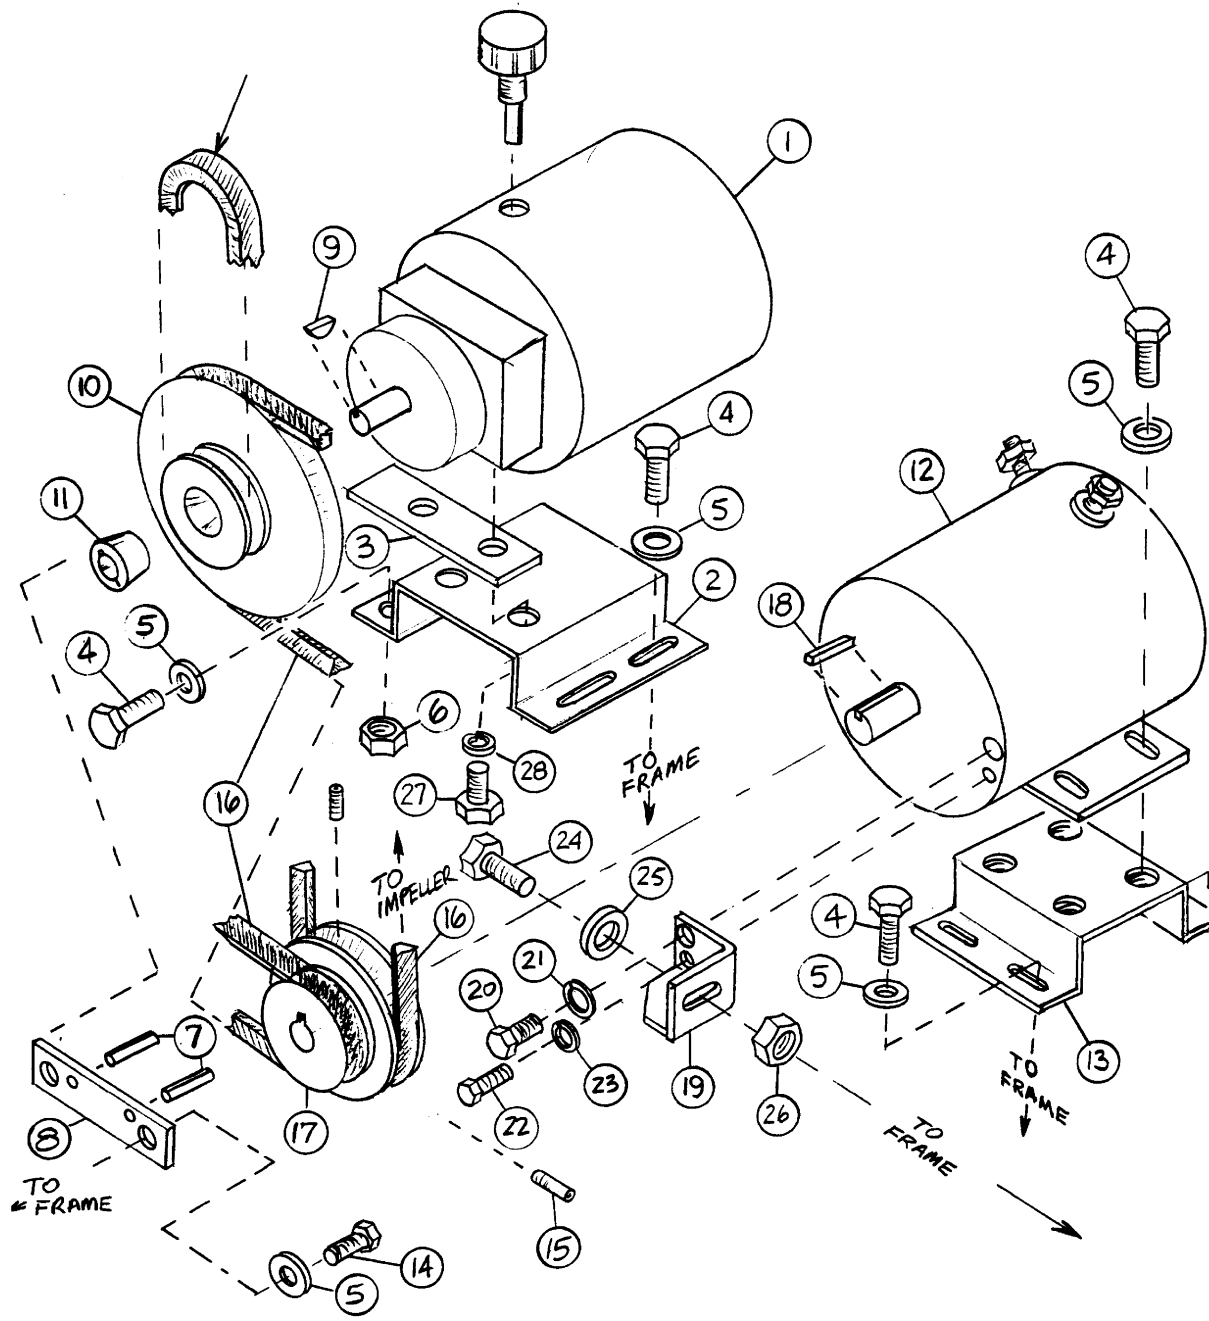

AUXILIARY DRIVE GROUP

AUXILIARY DRIVE GROUP

Ref. #	Part #	Description	Quantity
1	311006	PUMP - HYD UNIT W/RESERVOIR	1
2	311174	ASSY - PUMP MOUNT	1
3	311319	SPACER - PUMP	1
4	400030	BOLT - 3/8-16 X 1	8
5	400385	WASHER - 3/8 CONICAL SPRING	10
6	400392	NUT - 3/8 FLANGE LOCK	2
7	400458	PIN - ROLL 3/16 X 1.25	2
8	311310	PLATE - BELT RETAINER	1
9	INC. W/ # 1	KEY - WOODRUFF #404	1
10	311035	PULLEY - TAPER LOCK	1
11	311322	BUSHING - TAPER LOCK 1008	1
12	311004	MOTOR - ELECTRIC AUX	1
13	311320	PLATE - MOTOR MOUNT	1
14	400032	BOLT - 3/8-16 X .75 LG	2
15	400459	SCREW - SET 1/4-20 X .62	2
16	305641	BELT - AUX DRIVE (3VX-355)	2
17	311030	PULLEY - MOTOR AUX DRIVE	1
18	400460	KEY - 1/8 X 1.25 LG	1
19	311178	ASSY - BRACKET BELT TENSION	1
20	400032	BOLT - 3/8-16 X .75 LG	1
21	400101	WASHER - LOCK 3/8	1
22	400042	BOLT - 1/4-20 X .75	1
23	400103	WASHER - LOCK 1/4	1
24	400019	BOLT - 1/2-13 X 2.5 LG	1
25	400086	WASHER - FLAT 1/2	1
26	400065	NUT - 1/2-13	1
27	400030	BOLT - 3/8-16 X 1.0 LG	2
28	400087	WASHER - FLAT 3/8	2
	400384	WASHER - 5/16-18 CONICAL SPRING	4
	400035	BOLT - 5/16-18 X 1.0 LG	4
	400390	NUT - 5/16-18 FLANGE	4