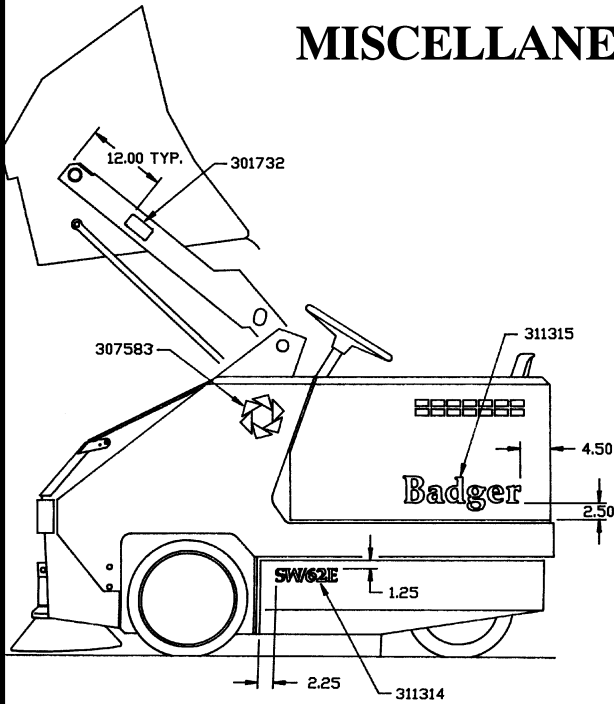

MISCELLANEOUS GROUP (CONT.)

LEFT-HAND VIEW