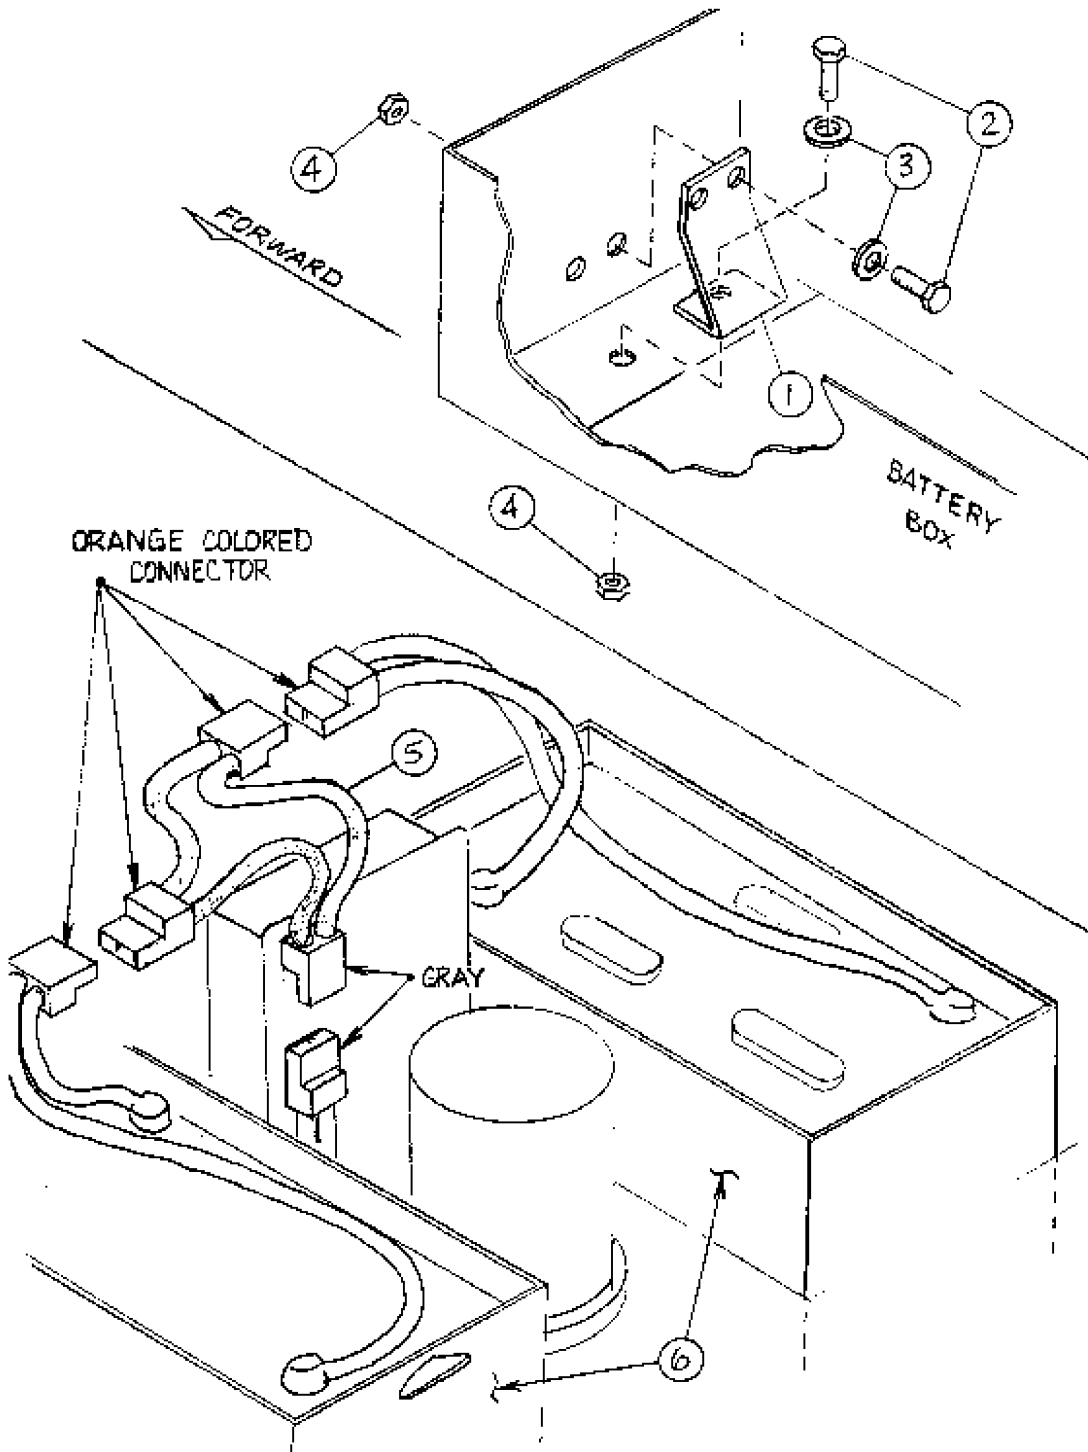

BATTERY GROUP

BATTERY GROUP

Ref. #	Part #	Description	Quantity
1	311381	SPACER - H.D. BATTERY	2
2	400036	BOLT - 5/16-18 X .75 LG ZP	6
3	400384	WASHER - 5/16 CONICAL SPRING	6
4	400390	NUT - 5/16-18 FLANGE LOCK	6
5	311561	HARNESS - WIRING 3-WAY	1
6	311007	BATTERY - 440 AMP HR	2