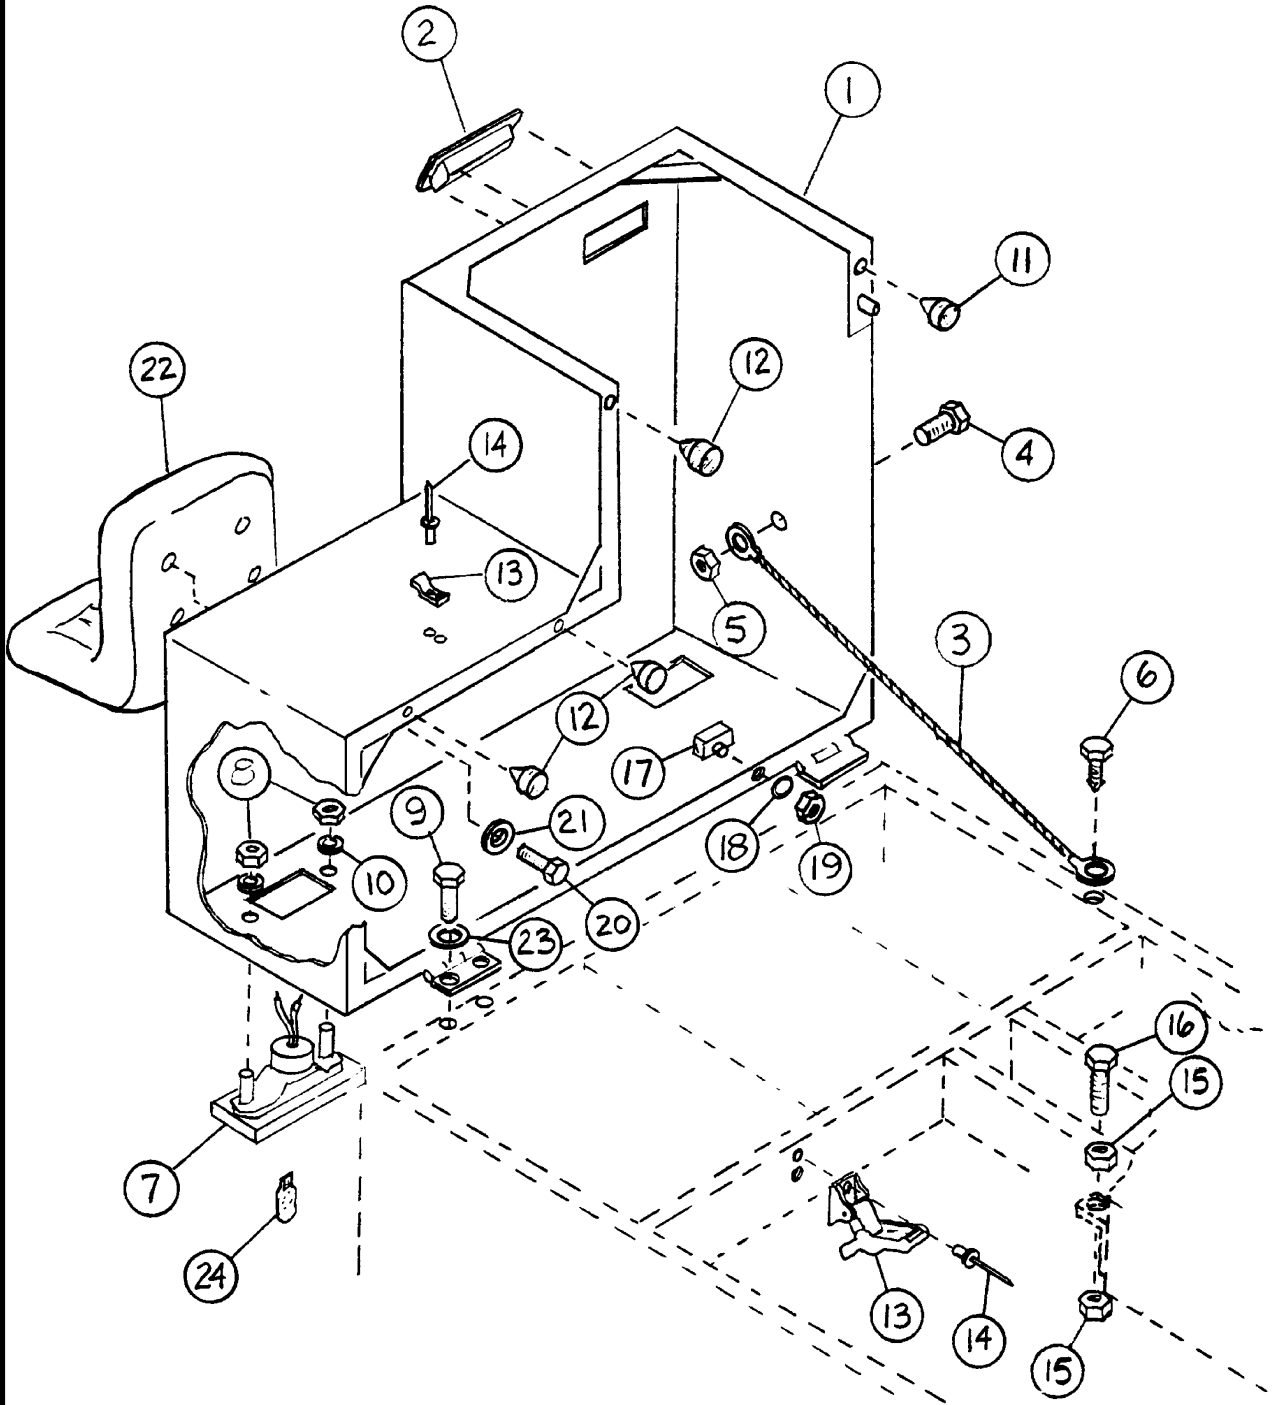

REAR COVER/ SEAT GROUP

REAR COVER/ SEAT GROUP

Ref. #	Part #	Description	Quantity
1	311250	ASSY - REAR CLIP	1
2	311371	PULL - REAR CLIP	1
3	304032	CABLE - REAR CLIP - SW75	2
4	400042	BOLT - 1/4-20 X .75 LG	2
5	400081	NUT - 1/4-20 ES ZP	2
6	311374	SCREW - 1/4 SELF TAPPING	2
7	311373	LIGHT - REAR TAIL SW/62	2
8	400072	NUT - #10-32	4
9	400040	BOLT - 1/4-20 X 1 LG	4
10	400104	WASHER - #10 LOCK	4
11	304037	BUMPER - RUBBER LONG	1
12	304038	BUMPER - RUBBER SHORT	3
13	307719	LATCH - SOFT	1
14	400441	RIVET - ALUM 1/8 X 1/4	7
15	400068	NUT - 3/8-16	2
16	400029	BOLT - 3/8-16 X 1.25 LG	1
17	311372	SWITCH - SAFETY REAR CLIP	1
18	400272	WASHER - INTERNAL STAR 3/8	1
19	311416	NUT - 3/8-32 JAM	1
20	400036	BOLT - 5/16-18 X .75 LG	4
21	400384	WASHER - 5/16 CONICAL SPRING	4
22	300487	SEAT - SUBURBAN (MICHIGAN V-550)	1
23	400383	WASHER - 1/4 CONICAL SPRING	4
24	311377	BULB - TAIL LIGHT SW/62	2
	311666	HARNES - WIRING JUMPER INST PANEL	1
	311669	HARNES - WIRING CLIP	1
	311671	HARNES - WIRING JUMPER INST PANEL LG	1
	311673	HARNES - WIRING JUMPER INST PANEL 4	1
	301358	TIE - WIRE	5
	302472	MOUNT - WIRE TIES	3
	302776	MOUNT - WIRE TIES	2