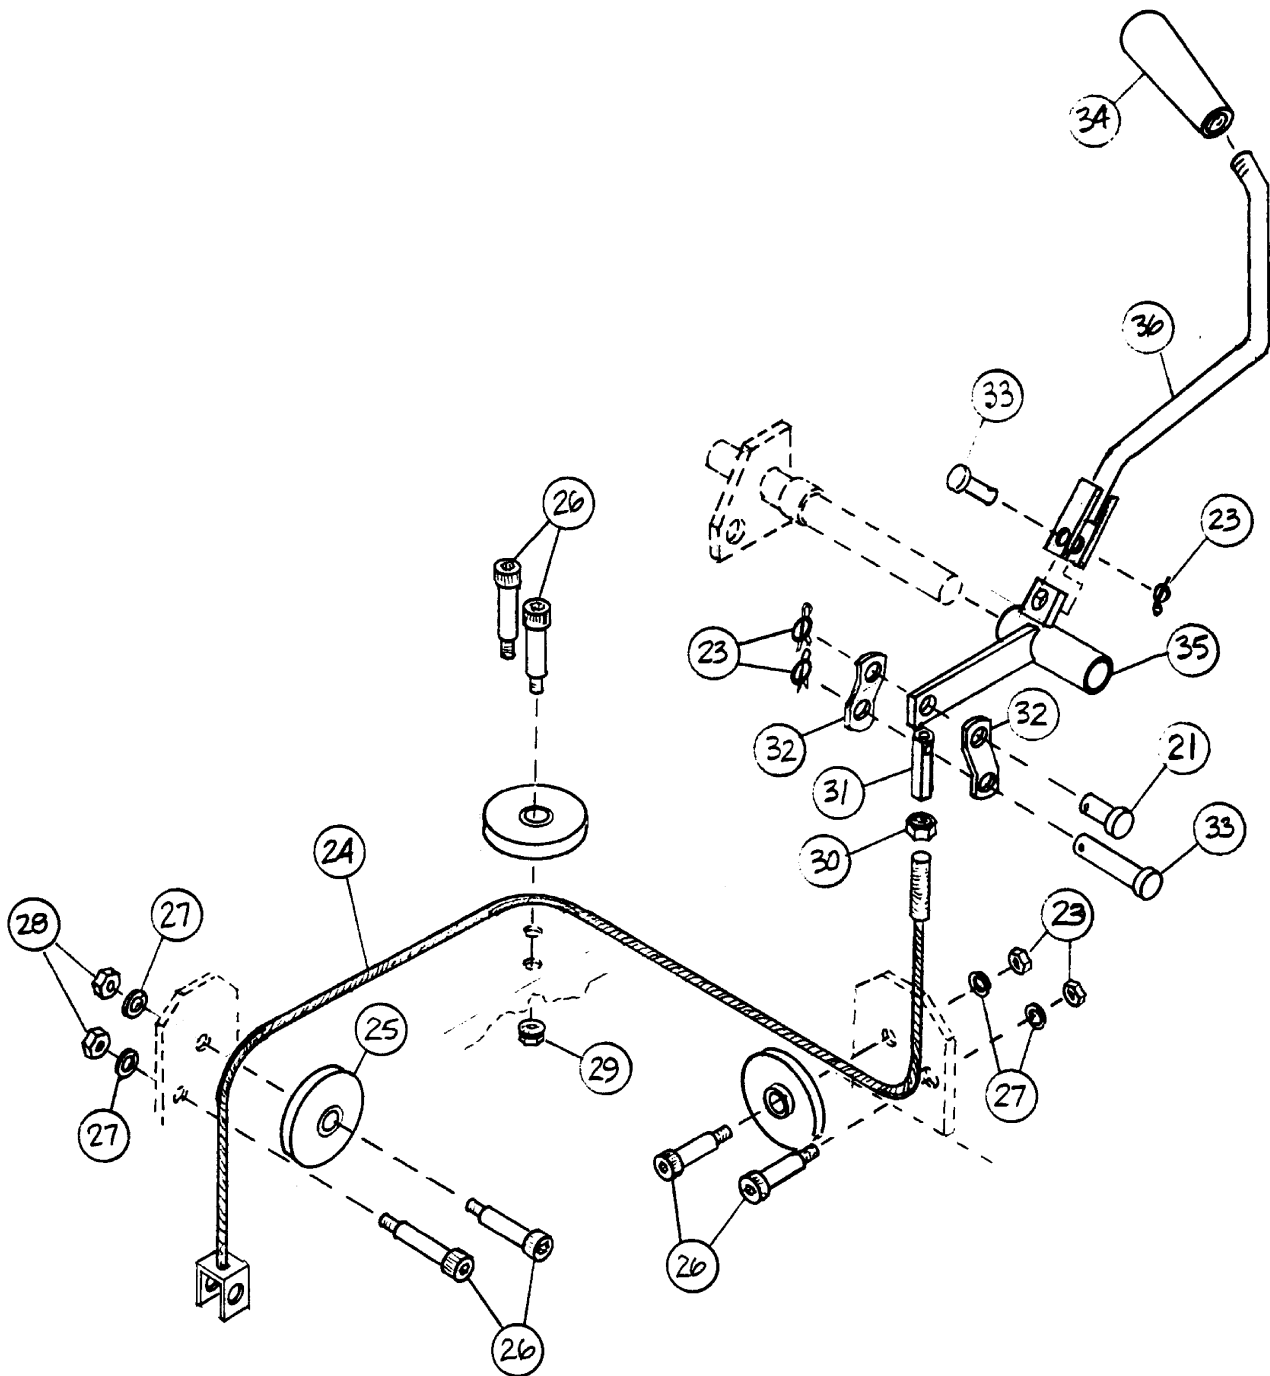

THE SIDE BROOM LIFT GROUP

THE SIDE BROOM LIFT GROUP

Ref. #	Part #	Description	Quantity
25	300368	PULLEY	3
26	400051	SCR - HSS 5/16 X .50	6
27	400103	WASHER - FLANGE 1/4 LOCK	6
28	400071	NUT - 1/4-20	6
29	400063	NUT - 1/4-20 FLANGE	2
30	400069	NUT - 5/16-24	1
31	300202	BAR - CABLE ADJ.	1
32	311343	LINK - SIDE BROOM LIFT	2
33	400185	PIN - CLEVIS 5/16 X 1.25	2
34	300558	KNOB	1
35	311271	ASSY - SIDE BROOM LEVER	1
36	311427	ASSY - SIDE BROOM LIFT LEVER	1