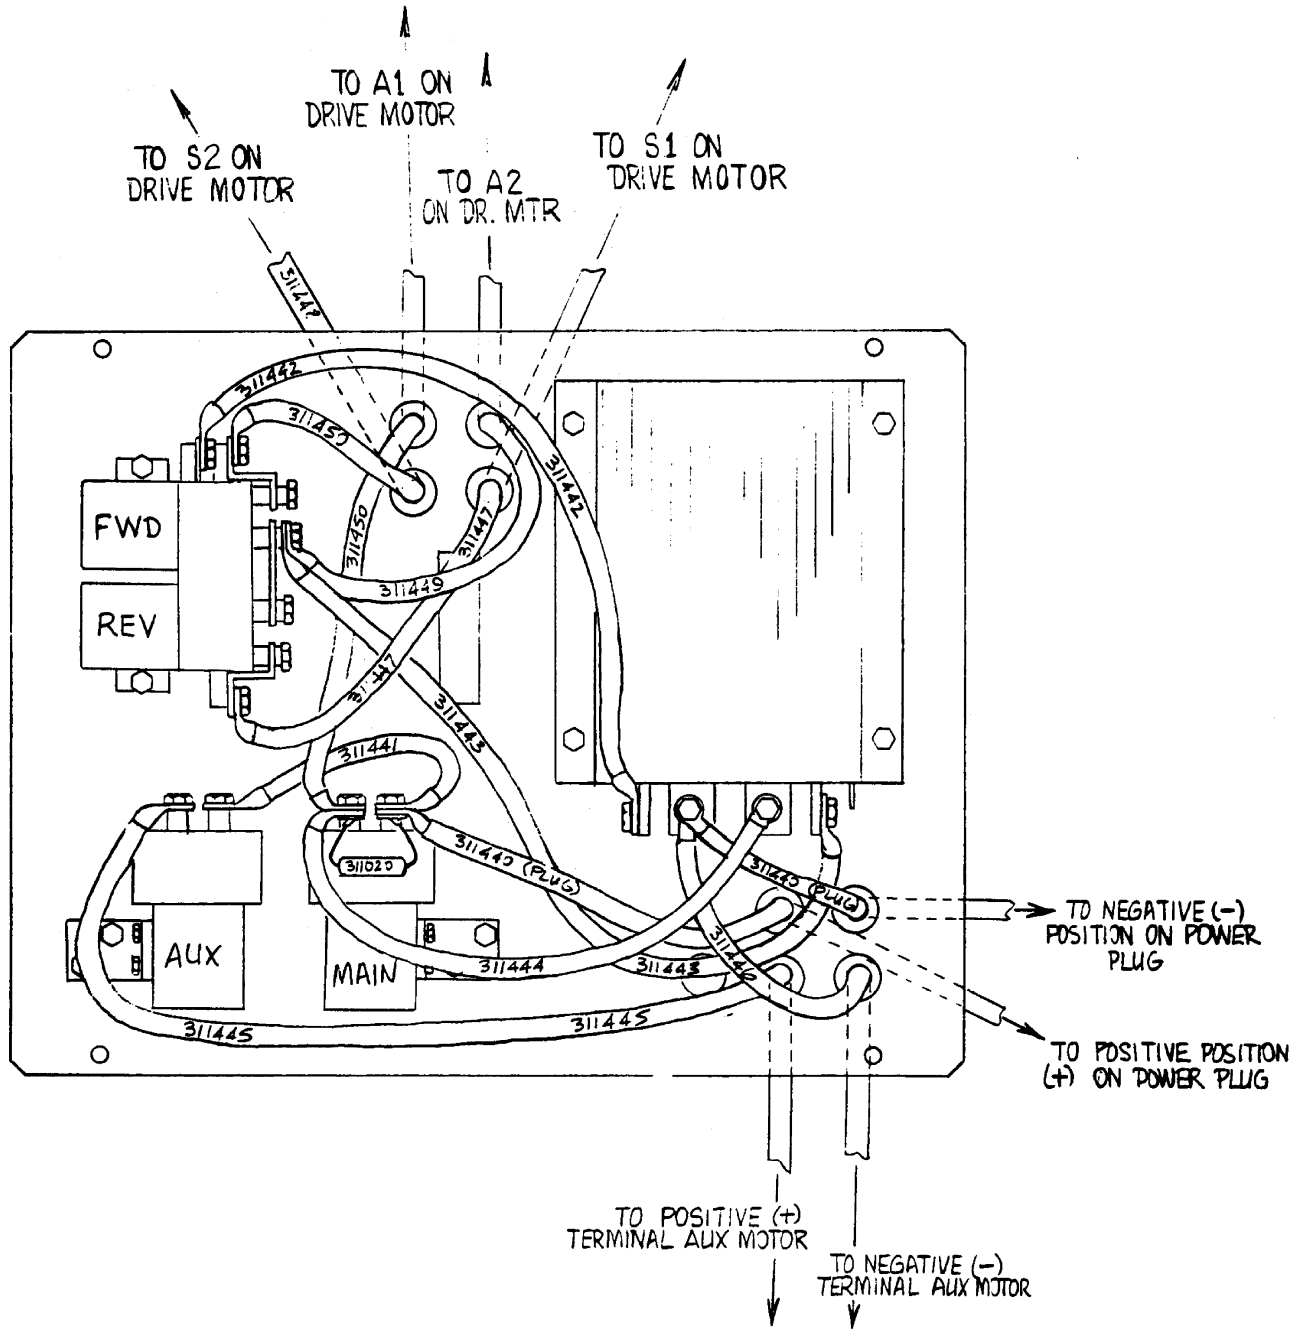

CONTROL BOX

Ref. #	Part #	Description	Quantity
1	311311	PLATE - CONTACTOR PNTD	1
2	311018	CONTACTOR - ON/OFF	2
3	311420	ANGLE - CONTACTOR	2
4	400468	SCR - PAN HEAD 4 MM - .70 PITCH X 6 MM	4
5	400042	BOLT - 1/4-20 X .75	6
6	400081	NUT - 1/4-20 ES ZP	8
7	400045	SCREW - #8-32 X .62 LG	2
8	400082	NUT - #8-32 ES ZP	2
9	400383	WASHER - CONICAL SPRING 1/4	6
10	311019	CONTACTOR - FWD/REV	1
11	311567	RESISTOR	1
12	311568	BRACKET - RESISTOR MOUNT	2
13	311564	GROMMET - 1/2 ID RUBBER	8
14	311440	CABLE - BATTERY POWER	1
15	311421	MOUNT - ANDERSON CONNECTOR	1
16	400227	BOLT - 1/4-20 X 1.25 LG	2
17	311016	CONTROLLER - SPEED	1
18	311387	ASSY - CONTROL COVER	1
19	400322	BOLT - 1/4-20 X .5 LG	4
20	400029	BOLT - 3/8-16 X 1.25 LG	2
21	400385	WASHER - CONICAL SPRING 3/8	2
22	400079	NUT - 3/8-16 ES ZP	2
23	311563	CONNECTOR - CONTROLLER	1
24	400315	SCR - HHM #10-32 X .50 LG	6
25	400172	NUT - #10-32 ES	6

CONTROL BOX (CONT.)