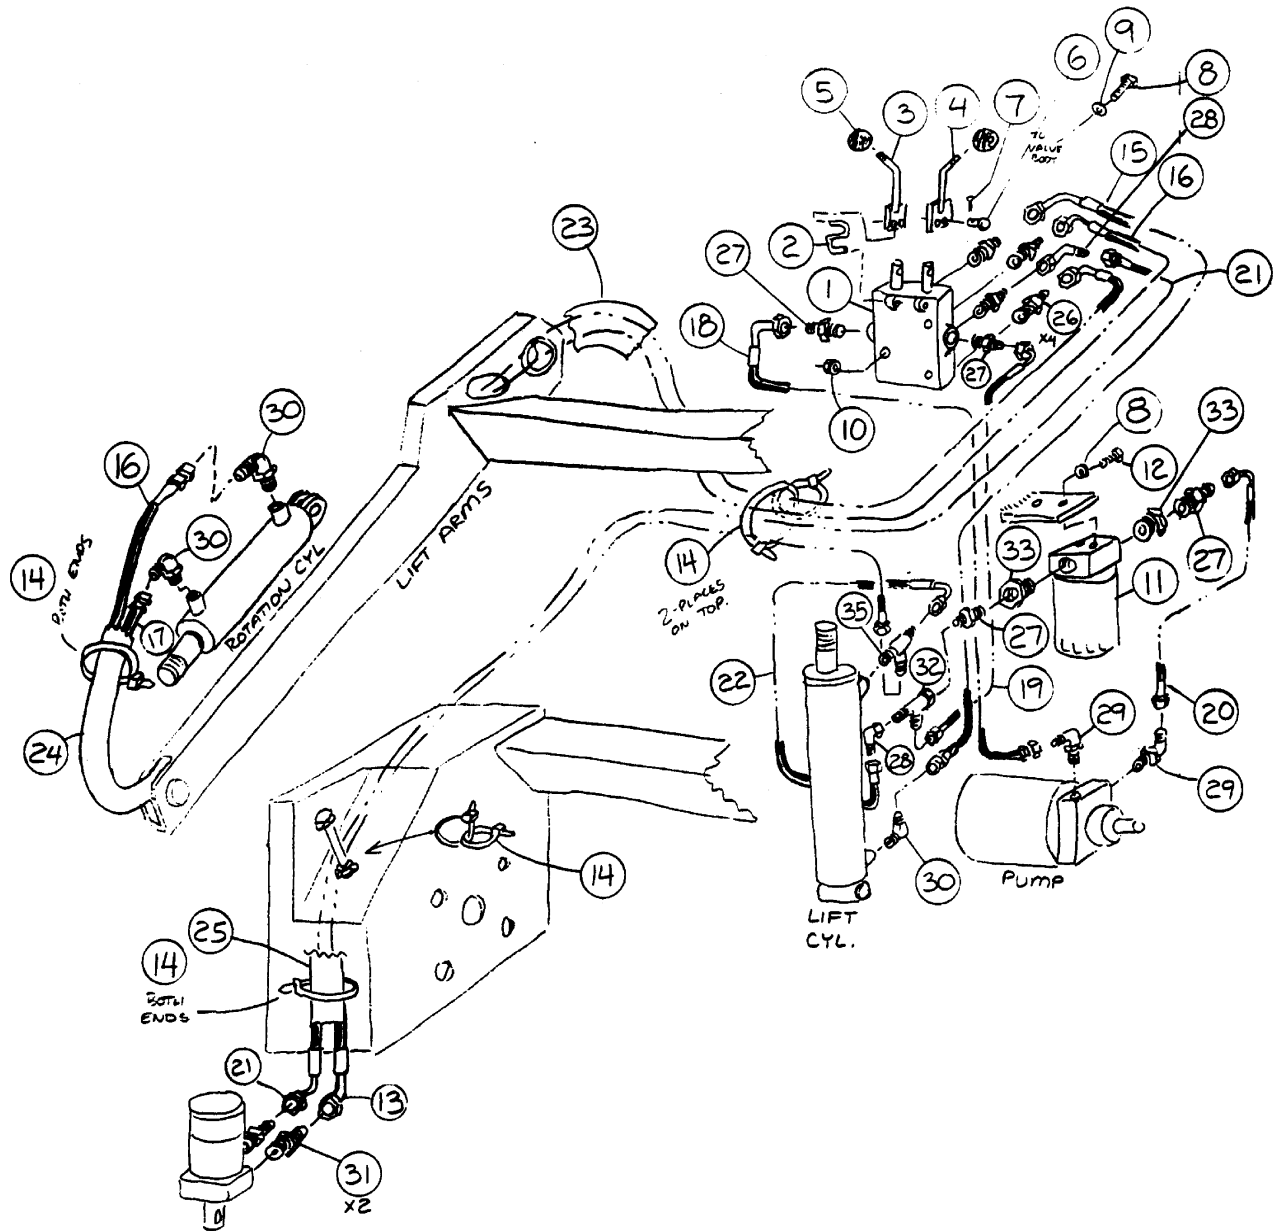

HYDRAULIC GROUP

HYDRAULIC GROUP

Ref. #	Part #	Description	Quantity
1	311014	VALVE - CONTROL	1
2	INC. W/ #1	LINK	
3	311312	LEVER - HOPPER RAISE	1
4	311299	LEVER - ROTATION	1
5	300562	KNOB	2
6	INC. W/ #1	PIN - CLEVIS	
7	INC. W/ #1	PIN - COTTER	
8	400227	BOLT - 1/4-20 X 1.25 LG	3
9	400383	WASHER - CONICAL 1/4 SPRING	5
10	400063	NUT - FLANGE 1/4-20	3
11	304174	FILTER - HYDRAULIC	1
12	400043	BOLT - 1/4-20 X .5 LG	2
13	300624	HOSE - SB MOTOR(LT) TO LIFT CYL TOP	1
14	302267	TIE - NYLON	10
15	311630	HOSE - CONT VALVE TO LIFT CYL	1
16	311631	HOSE - CONT VALVE TO REAR ROT. CYL	1
17	311632	HOSE - CONT VALVE TO FRONT ROT. CYL	1
18	311633	HOSE - PUMP OUT TO CONT VALVE	1
19	311634	HOSE - CONT VALVE TO FILTER IN	1
20	311635	HOSE - FILTER OUT TO PUMP	1
21	311464	HOSE - CONT VALVE TO SB MOTOR (RT)	1
22	311636	HOSE - LIFT CYL TOP TO FILTER IN	1
23	311461	SLEEVE - HOSE LIFT ARM	1
24	311462	SLEEVE - HOSE ROTATION CYL	1
25	311463	SLEEVE - HOSE SIDE BROOM	1
26	400264	FITTING - HYD 9/16-18 TO #4 STR	4
27	400150	FITTING - HYD 3/4-16 TO #4 STR	4
28	400245	FITTING - HYD #4 90 DEGREE ADAPTER	2
29	400470	FITTING - HYD 9/16-18 TO #4 90 DEGREE	2
30	400152	FITTING - HYD 1/2-20 TO #5 90 DEGREE	3
31	311676	FITTING - HYD 7/8-14 TO #4 STR JIC	2
32	306819	FITTING - HYD RUN TEE SWIVEL #4 JIC	1
33	400167	FITTING - HYD AD 1-1/16 - 12 EXT TO 3/4-16 INT	2
35	400162	FITTING - HYD TEE OFFSET 1/2-20 TO #5	1