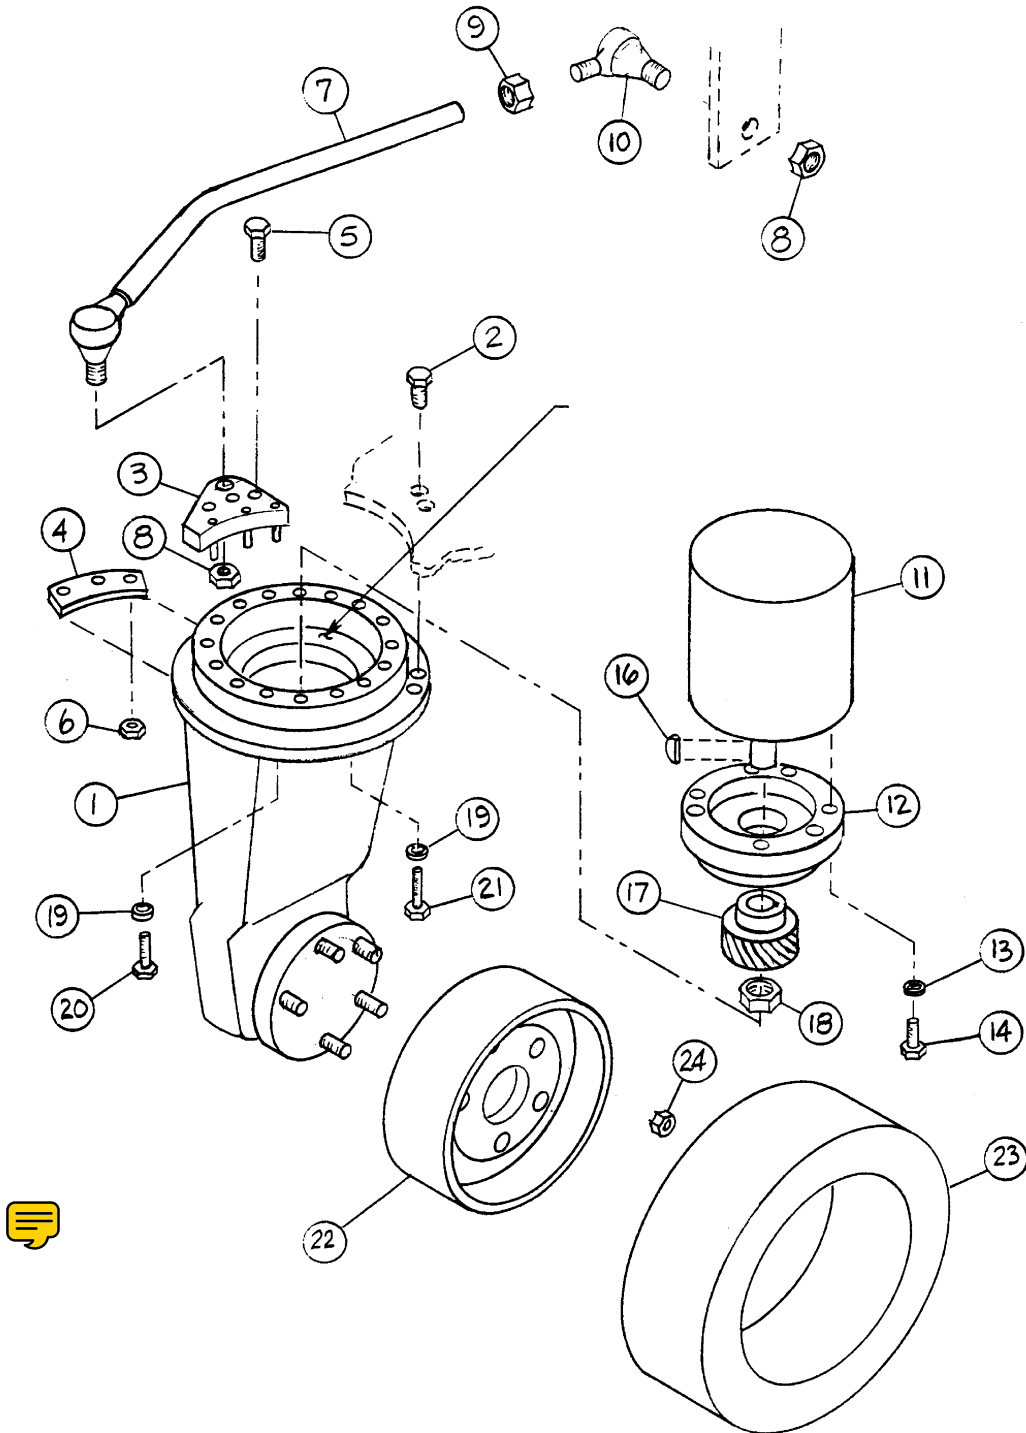

STEERING GROUP

STEERING GROUP

Ref. #	Part #	Description	Quantity
1	311001	TRANSMISSION - SW62	1
2	400463	BOLT - HEX 12 MM - 1.75 PITCH X 25 MM LG	6
3	311117	ASSY - ARM STEERING FORK	1
4	311119	PLATE - STEERING ARM RETAINER	1
5	400228	BOLT - 5/16-24 X 1.50 LG	3
6	400420	NUT - 5/16-24 NYLOK	3
7	311111	ASSY - STEERING ROD	1
8	400188	NUT - 1/2-20 ELASTIC JAM	2
9	400313	NUT - 11/16-18	1
10	300466	BALL JOINT - STEERING	1
11	311005	MOTOR - DRIVE 36 VOLT	1
12	311269	PLATE - ADAPTER DRIVE MOTOR	1
13	400101	WASHER - LOCK 38	4
14	400029	BOLT - 3/8-16 X 1.25 LG	4
15		SEALANT - SILICONE	AS REQUIRED
16	INC. W/ # 11	KEY - WOODRUFF #505	
17	INC. W/ #1	GEAR	
18	400317	NUT - 1/2-13 NYLOK JAM	1
19	400102	WASHER - LOCK 5/16	5
20	400471	BOLT - 5/16-18 X 3.25 LG	2
21	400466	BOLT - 5/16-18 X 2.5 LG	1
22	311095	RIM - REAR	1
23	311002	TIRE - SOLID PRESS-ON 12.12 ID	1
24	311562	NUT - WHEEL LUG 14 MM	5
25		OIL - GEAR 80W90 (APPROX. 3.25 QTS.)	
26	311196	STEERING GEAR - PURCHASED	1
27	400023	BOLT - 1/2-13 X 1.25 LG	3
28	300228	BRACKET	1
29	400078	NUT - 1/2-13 ES LOCK	3
30	400036	BOLT - 5/16-18 X .75 LG	2
31	400390	NUT - 5/16-18 FLANGE LOCK	6
32	311109	ASSY - STEERING TUBE	1
33	400464	NUT - 7/8-14 NYLOK JAM	1
34	311113	ASSY - STEERING BRG MOUNT	1
35	309618	BEARING - STEERING 205PP	1
36	309619	RING - RETAINING 5100-98	1
37	400035	BOLT - 5/16-18 X 1.0 LG	4
38	400384	WASHER - 5/16 CONICAL SPRING	4