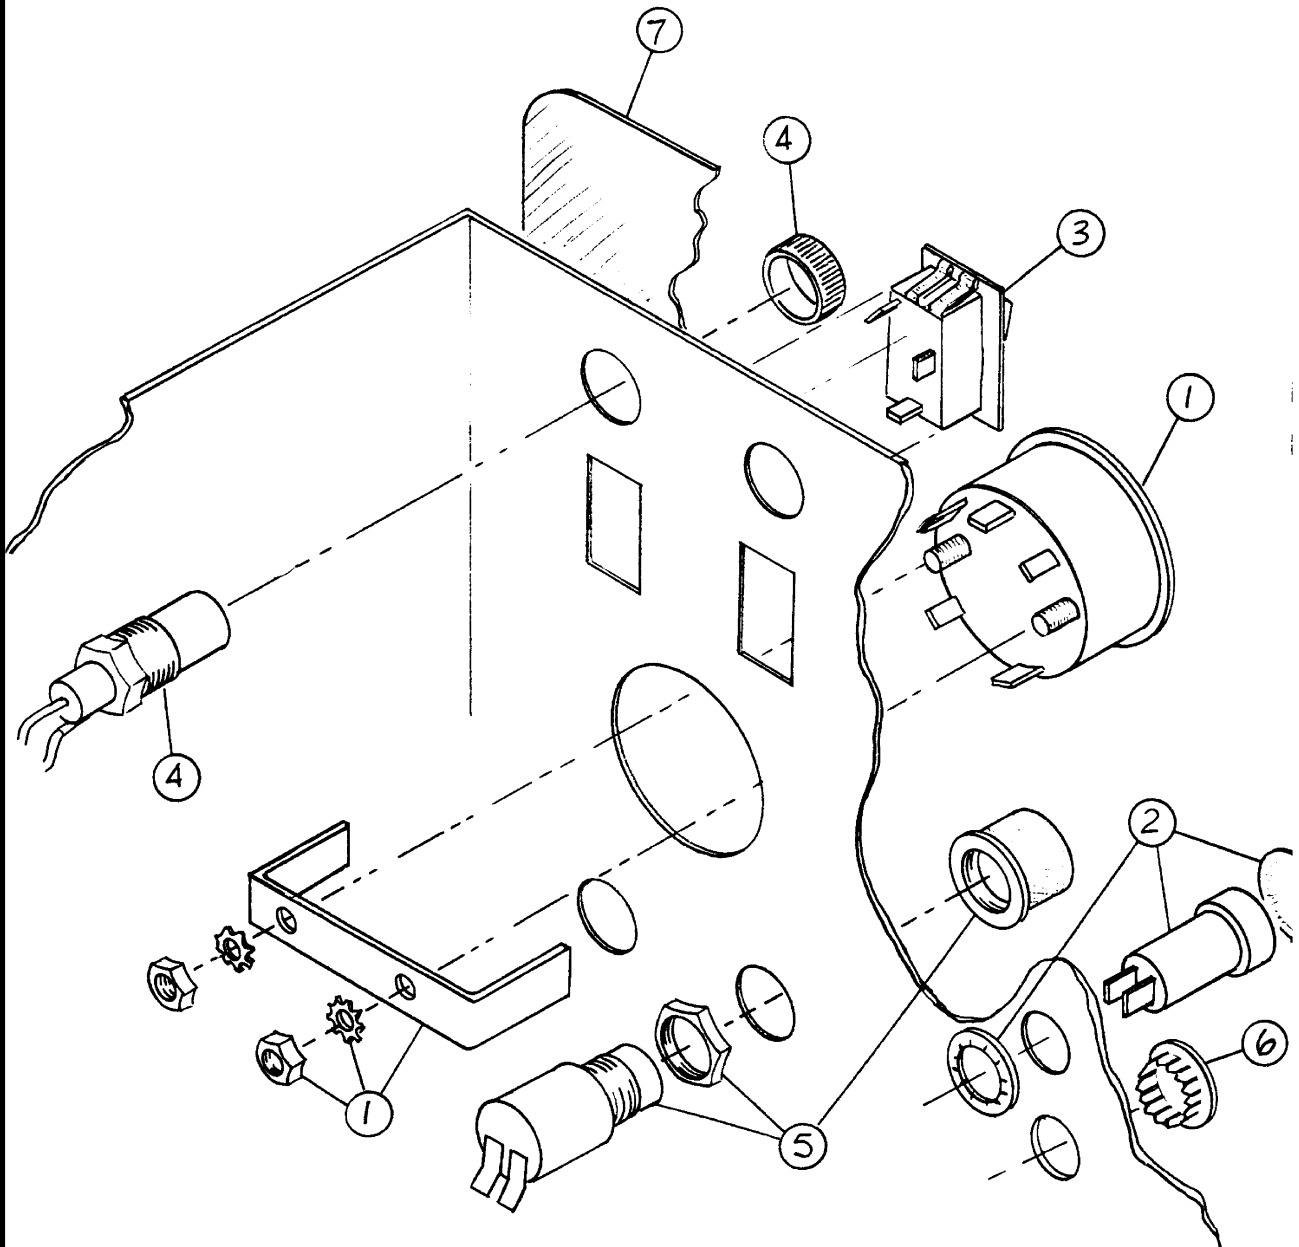

REAR COVER INSTRUMENT PANEL

REAR COVER INSTRUMENT PANEL

Ref. #	Part #	Description	Quantity
1	311323	GAUGE - BATTERY COND/ HR METER	1
2	304090	CIRCUIT BREAKER	5
3	307552	SWITCH - ROCKER	2
4	304039	LIGHT - INDICATOR	2
5	300441	SWITCH - MOMENTARY	2
6	302616	PLUG - 5/8	1
7	311434	DECAL - CLIP	1
	311376	BULB - RTR LIGHT 36V DC (NOT SHOWN)	2