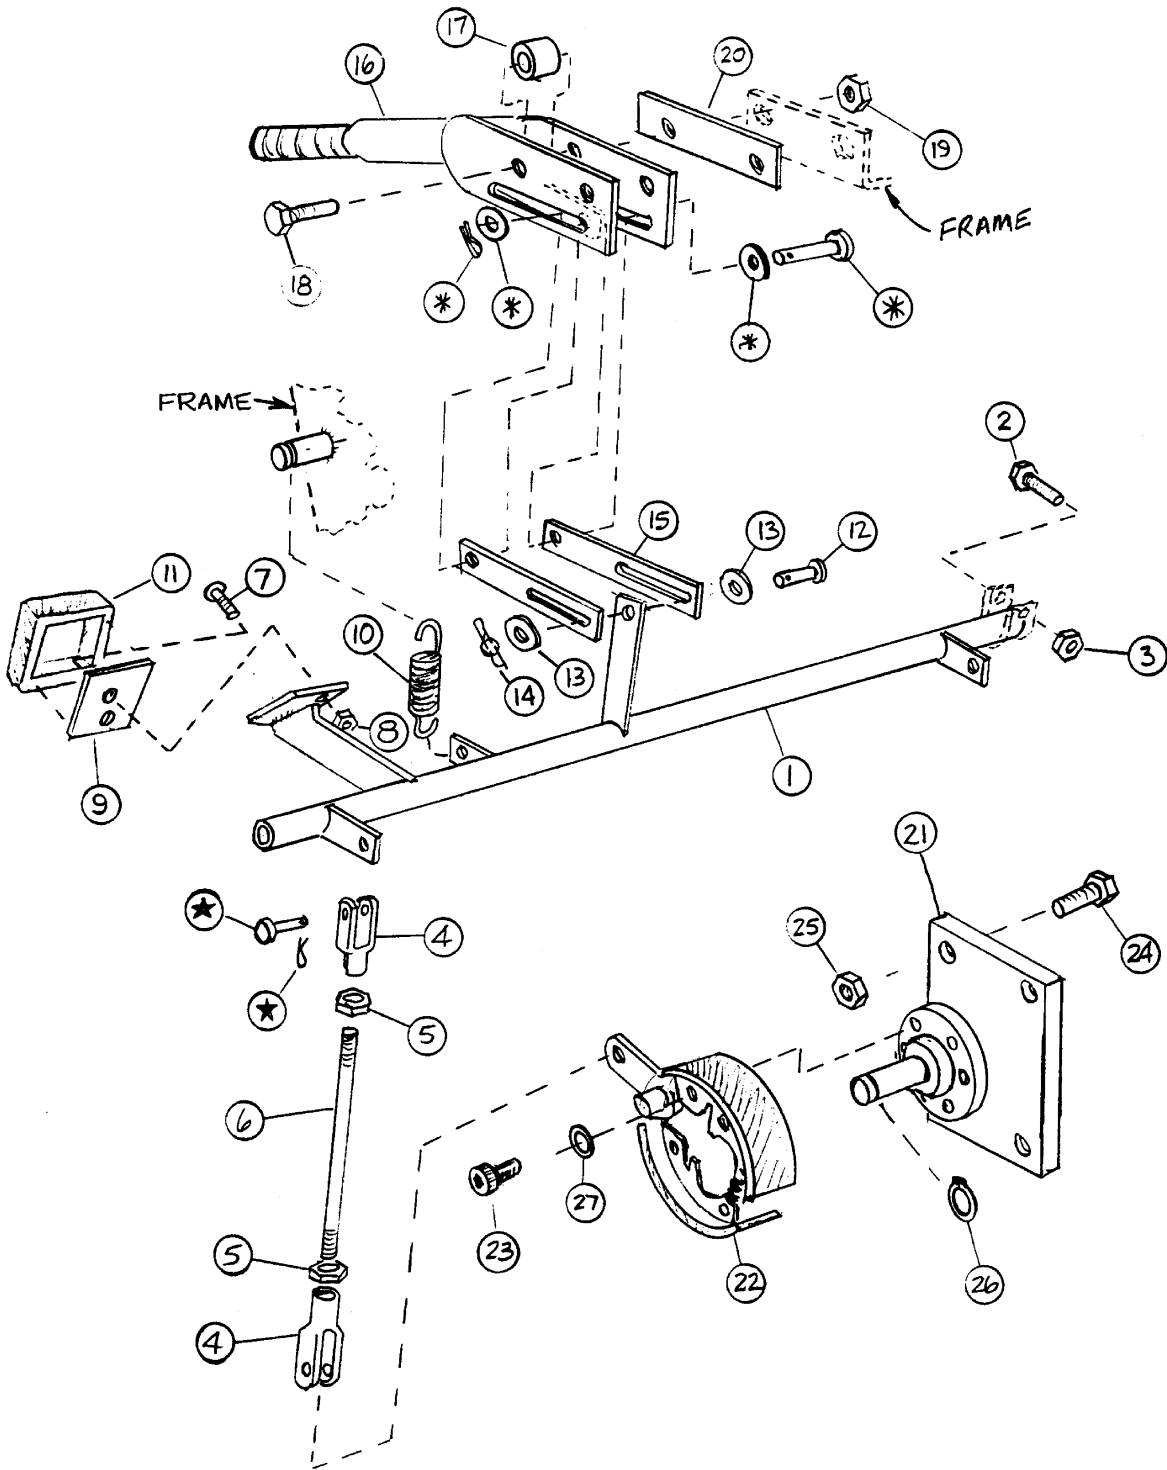

BRAKE GROUP

BRAKE GROUP

Ref. #	Part #	Description	Quantity
1	311096	ASSY - BRAKE ARM	1
2	400039	BOLT - 1/4-20 X 2.0 LG	2
3	400081	NUT - 1/4-20 ES	2
4	311321	CLEVIS - BRAKE ROD	4
5	400180	NUT - 1/4-28	4
6	311108	ROD - BRAKE	2
7	400010	BOLT - CARRIAGE 1/4-20 X .75 LG	2
8	400063	NUT - 1/4-20 FLANGE LOCK	2
9	307274	PAD - BRAKE SW/A PNTD	1
10	301521	SPRING	1
11	300413	PAD - PEDAL BRAKE	1
12	400118	PIN - CLEVIS 5/16 X 7/8	1
13	400088	WASHER - FLAT 5/16	2
14	400125	PIN - COTTER 3/8 RUE-RING	1
15	311102	BAR - BRAKE	2
16	303169	HAND BRAKE - PURCHASED	1
17	303551	SHIM - HAND BRAKE PLTD (.81 LG)	2
18	400311	BOLT - 5/16-18 X 1.75 LG	2
19	400080	NUT - 5/16-18 ES	2
20	307273	BAR - HAND BRAKE SPACER	1
21	311091	ASSY - AXLE	2
22	311011	ASSY - BRAKE	2
23	400047	BOLT - SOCKET HD 5/16-18 X .75 LG	12
24	400029	BOLT - 3/8-16 X 1.25 LG	8
25	400079	NUT - 3/8-16 NYLOK	8
26	311032	RING - RETAINING	2
27	400102	WASHER - LOCK 5/16	12